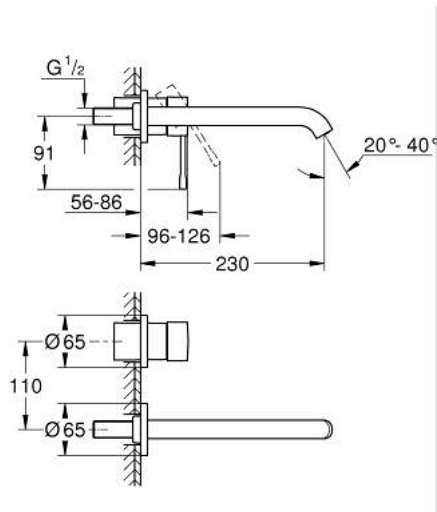

19 967 001 ESSENCE TWO-HOLE BASIN MIXER L-SIZE

PRODUCT DESCRIPTION

- Colour: chrome
- wall mounted
- trim set for use with rough-in set 23 571 000 / 32 635 000
- without concealed body
- metal escutcheon
- metal lever
- GROHE LongLife finish
- GROHE EcoJoy mousseur 5.7 l/min
- GROHE AquaGuide adjustable mousseur
- center distance 110 mm
- projection 230 mm

19 967 001 ESSENCE TWO-HOLE BASIN MIXER L-SIZE

SPARE PARTS, 1月 2024 – now

1: Lever (Spare part-nr. 46916000)

2: Spout (Spare part-nr. 48639000)

2.1: Mousseur (Spare part-nr. 48480000)

2.2: Screw (Spare part-nr. 43094000)