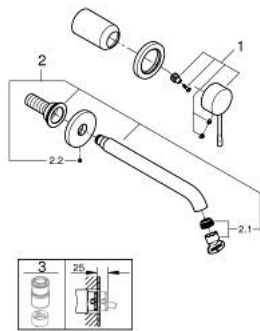

19 967 001 ESSENCE TWO-HOLE BASIN MIXER L-SIZE

PRODUCT DESCRIPTION

- Colour: chrome
- wall mounted
- trim set for use with rough-in set 23 571 000 / 32 635 000
- without concealed body
- metal escutcheon
- metal lever
- GROHE LongLife finish
- GROHE EcoJoy mousseur 5.7 l/min
- GROHE AquaGuide adjustable mousseur
- center distance 110 mm
- projection 230 mm

19 967 001 ESSENCE TWO-HOLE BASIN MIXER L-SIZE

SPARE PARTS, 1月 2024 – now

1: Lever (Spare part-nr. 46916000)

2: Spout (Spare part-nr. 48639000)

2.1: Mousseur (Spare part-nr. 48480000)

2.2: Screw (Spare part-nr. 43094000)