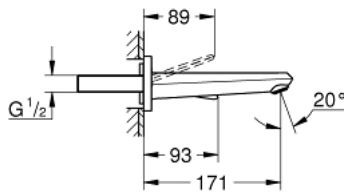

19 968 000 EURODISC JOY 2-HOLE BASIN MIXER M-SIZE

PRODUCT DESCRIPTION

- Colour: chrome
- wall mounted
- trim set for use with rough-in set 23 429 000
- without concealed body
- metal lever
- GROHE LongLife finish
- GROHE EcoJoy - less water, perfect flow
- GROHE SpeedClean mousseur 5.7 l/min
- centre distance 110 mm
- projection 170 mm
- minimum pressure 1,0 bar

19 968 000 **EURODISC JOY 2-HOLE BASIN MIXER**
M-SIZE

SPARE PARTS, August 2013 – now

1: Lever (Spare part-nr. 46906000)

2: Mousseur (Spare part-nr. 48159000)

3: Extension-set, 25 mm (Spare part-nr. 46901000)*