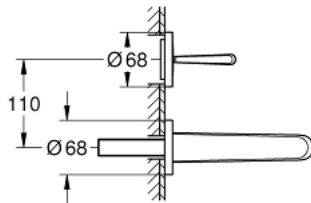

19 968 000 EURODISC JOY 2-HOLE BASIN MIXER M-SIZE

PRODUCT DESCRIPTION

- Colour: chrome
- wall mounted
- trim set for use with rough-in set 23 429 000
- without concealed body
- metal lever
- GROHE LongLife finish
- GROHE EcoJoy - less water, perfect flow
- GROHE SpeedClean mousseur 5.7 l/min
- centre distance 110 mm
- projection 170 mm
- minimum pressure 1,0 bar

19 968 000 **EURODISC JOY 2-HOLE BASIN MIXER**
M-SIZE

SPARE PARTS, August 2013 – now

1: Lever (Spare part-nr. 46906000)

2: Mousseur (Spare part-nr. 48159000)

3: Extension-set, 25 mm (Spare part-nr. 46901000)*