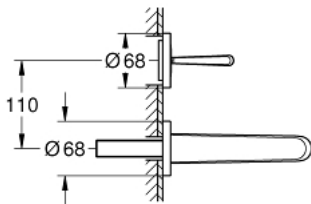

19 968 000 **EURODISC JOY TWO-HOLE BASIN MIXER**
M-SIZE

PRODUCT DESCRIPTION

- Colour: chrome
- wall mounted
- trim set for use with rough-in set 23 429 000
- without concealed body
- metal lever
- GROHE LongLife finish
- GROHE EcoJoy - Less water, perfect flow
- GROHE SpeedClean mousseur 5.7 l/min
- center distance 110 mm
- projection 171 mm
- min. recommended pressure 1.0 bar

19 968 000 **EURODISC JOY TWO-HOLE BASIN MIXER**
M-SIZE

SPARE PARTS, 8月 2013 – now

1: Lever (Spare part-nr. 46906000)

2: Mousseur (Spare part-nr. 48159000)

3: Extension set, 25 mm (Spare part-nr. 46901000)*