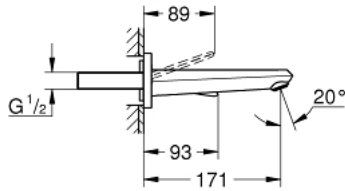

19 968 000 **EURODISC JOY TWO-HOLE BASIN MIXER**
M-SIZE

PRODUCT DESCRIPTION

- Colour: chrome
- wall mounted
- trim set for use with rough-in set 23 429 000
- without concealed body
- metal lever
- GROHE LongLife finish
- GROHE EcoJoy - Less water, perfect flow
- GROHE SpeedClean mousseur 5.7 l/min
- center distance 110 mm
- projection 171 mm
- min. recommended pressure 1.0 bar

19 968 000 **EURODISC JOY TWO-HOLE BASIN MIXER**
M-SIZE

SPARE PARTS, 8月 2013 – now

1: Lever (Spare part-nr. 46906000)

2: Mousseur (Spare part-nr. 48159000)

3: Extension set, 25 mm (Spare part-nr. 46901000)*