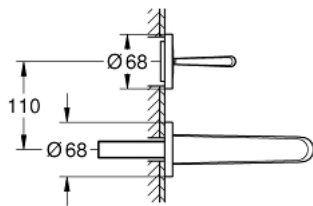

## 19 968 LS0 EURODISC JOY 2-HOLE BASIN MIXER M-SIZE

### PRODUCT DESCRIPTION

- Colour: moon white/chrome
- wall mounted
- trim set for use with rough-in set 23 429 000
- without concealed body
- metal lever
- GROHE LongLife finish
- GROHE EcoJoy - less water, perfect flow
- GROHE SpeedClean mousseur 5.7 l/min
- centre distance 110 mm
- projection 170 mm
- minimum pressure 1,0 bar

## 19 968 LS0 EURODISC JOY 2-HOLE BASIN MIXER M-SIZE

**SPARE PARTS**, August 2013 – now

1: Lever (Spare part-nr. 46906LS0)

2: Mousseur (Spare part-nr. 48159000)

3: Extension-set, 25 mm (Spare part-nr. 46901000)\*