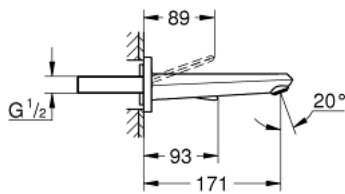

## 19 968 LS0 EURODISC JOY 2-HOLE BASIN MIXER M-SIZE

### PRODUCT DESCRIPTION

- Colour: moon white/chrome
- wall mounted
- trim set for use with rough-in set 23 429 000
- without concealed body
- metal lever
- GROHE LongLife finish
- GROHE EcoJoy - less water, perfect flow
- GROHE SpeedClean mousseur 5.7 l/min
- centre distance 110 mm
- projection 170 mm
- minimum pressure 1,0 bar

## 19 968 LS0 EURODISC JOY 2-HOLE BASIN MIXER M-SIZE

**SPARE PARTS**, August 2013 – now

1: Lever (Spare part-nr. 46906LS0)

2: Mousseur (Spare part-nr. 48159000)

3: Extension-set, 25 mm (Spare part-nr. 46901000)\*