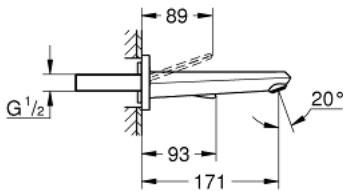

19 968 LS0 EURODISC JOY TWO-HOLE BASIN MIXER M-SIZE

PRODUCT DESCRIPTION

- Colour: moon white/chrome
- wall mounted
- trim set for use with rough-in set 23 429 000
- without concealed body
- metal lever
- GROHE LongLife finish
- GROHE EcoJoy - Less water, perfect flow
- GROHE SpeedClean mousseur 5.7 l/min
- center distance 110 mm
- projection 171 mm
- min. recommended pressure 1.0 bar

19 968 LS0 EURODISC JOY TWO-HOLE BASIN MIXER M-SIZE

SPARE PARTS, 8月 2013 – now

1: Lever (Spare part-nr. 46906LS0)

2: Mousseur (Spare part-nr. 48159000)

3: Extension set, 25 mm (Spare part-nr. 46901000)*

* Optional accessories