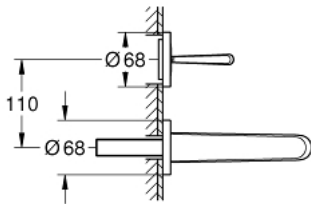

19 968 LS0 EURODISC JOY TWO-HOLE BASIN MIXER M-SIZE

PRODUCT DESCRIPTION

- Colour: moon white/chrome
- wall mounted
- trim set for use with rough-in set 23 429 000
- without concealed body
- metal lever
- GROHE LongLife finish
- GROHE EcoJoy - Less water, perfect flow
- GROHE SpeedClean mousseur 5.7 l/min
- center distance 110 mm
- projection 171 mm
- min. recommended pressure 1.0 bar

19 968 LS0 EURODISC JOY TWO-HOLE BASIN MIXER M-SIZE

SPARE PARTS, 8月 2013 – now

1: Lever (Spare part-nr. 46906LS0)

2: Mousseur (Spare part-nr. 48159000)

3: Extension set, 25 mm (Spare part-nr. 46901000)*

* Optional accessories