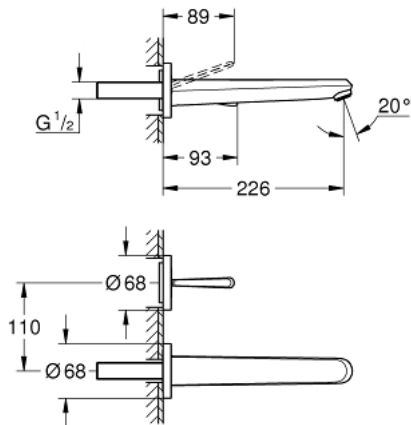

19 969 000 **EURODISC JOY 2-HOLE BASIN MIXER**  
**L-SIZE**

**PRODUCT DESCRIPTION**

- Colour: chrome
- wall mounted
- trim set for use with rough-in set 23 429 000
- without concealed body
- metal lever
- GROHE LongLife finish
- GROHE EcoJoy - less water, perfect flow
- maximum flow rate (at 3 bar): 5 l/min
- centre distance 110 mm
- projection 226 mm
- minimum pressure 1,0 bar

19 969 000 **EURODISC JOY 2-HOLE BASIN MIXER**  
**L-SIZE**

**SPARE PARTS**, August 2013 – now

1: Lever (Spare part-nr. 46906000)

2: Mousseur (Spare part-nr. 48159000)

3: Extension-set, 25 mm (Spare part-nr. 46901000)\*