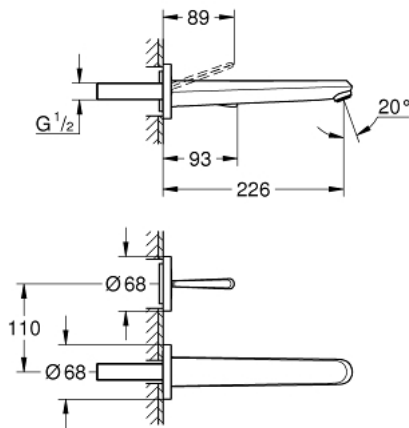

## 19 969 000 EURODISC JOY TWO-HOLE BASIN MIXER L-SIZE

### PRODUCT DESCRIPTION

- Colour: chrome
- wall mounted
- trim set for use with rough-in set 23 429 000
- without concealed body
- metal lever
- GROHE LongLife finish
- GROHE EcoJoy - Less water, perfect flow
- maximum flow rate (at 3 bar): 5 l/min
- center distance 110 mm
- projection 226 mm
- min. recommended pressure 1.0 bar

19 969 000 **EURODISC JOY TWO-HOLE BASIN MIXER**  
**L-SIZE**

**SPARE PARTS**, 8月 2013 – now

1: Lever (Spare part-nr. 46906000)

2: Mousseur (Spare part-nr. 48159000)

3: Extension set, 25 mm (Spare part-nr. 46901000)\*