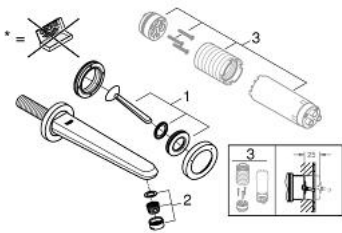

## 19 969 000 EURODISC JOY TWO-HOLE BASIN MIXER L-SIZE

### PRODUCT DESCRIPTION

- Colour: chrome
- wall mounted
- trim set for use with rough-in set 23 429 000
- without concealed body
- metal lever
- GROHE LongLife finish
- GROHE EcoJoy - Less water, perfect flow
- maximum flow rate (at 3 bar): 5 l/min
- center distance 110 mm
- projection 226 mm
- min. recommended pressure 1.0 bar

19 969 000 **EURODISC JOY TWO-HOLE BASIN MIXER**  
**L-SIZE**

**SPARE PARTS**, 8月 2013 – now

1: Lever (Spare part-nr. 46906000)

2: Mousseur (Spare part-nr. 48159000)

3: Extension set, 25 mm (Spare part-nr. 46901000)\*