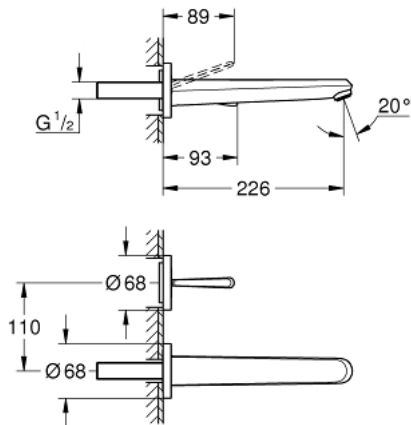

## 19 969 LS0 EURODISC JOY 2-HOLE BASIN MIXER L-SIZE

### PRODUCT DESCRIPTION

- Colour: moon white/chrome
- wall mounted
- trim set for use with rough-in set 23 429 000
- without concealed body
- metal lever
- GROHE LongLife finish
- GROHE EcoJoy - less water, perfect flow
- GROHE SpeedClean mousseur 5.7 l/min
- centre distance 110 mm
- projection 226 mm
- minimum pressure 1,0 bar

## 19 969 LS0 EURODISC JOY 2-HOLE BASIN MIXER L-SIZE

**SPARE PARTS**, August 2013 – now

1: Lever (Spare part-nr. 46906LS0)

2: Mousseur (Spare part-nr. 48159000)

3: Extension-set, 25 mm (Spare part-nr. 46901000)\*