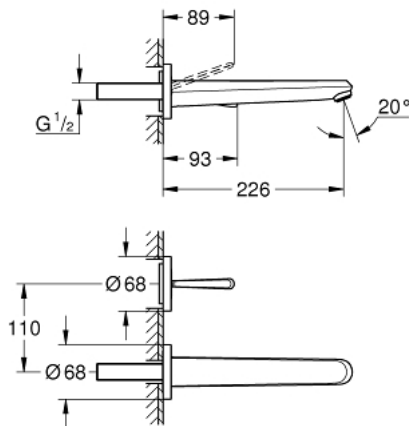

19 969 LS0 EURODISC JOY TWO-HOLE BASIN MIXER L-SIZE

PRODUCT DESCRIPTION

- Colour: moon white/chrome
- wall mounted
- trim set for use with rough-in set 23 429 000
- without concealed body
- metal lever
- GROHE LongLife finish
- GROHE EcoJoy - Less water, perfect flow
- GROHE SpeedClean mousseur 5.7 l/min
- center distance 110 mm
- projection 226 mm
- min. recommended pressure 1.0 bar

19 969 LS0 EURODISC JOY TWO-HOLE BASIN MIXER L-SIZE

SPARE PARTS, 8月 2013 – now

1: Lever (Spare part-nr. 46906LS0)

2: Mousseur (Spare part-nr. 48159000)

3: Extension set, 25 mm (Spare part-nr. 46901000)*

* Optional accessories