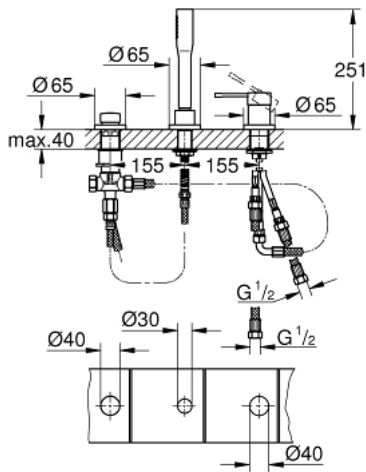

## 19 976 001 ESSENCE 3-HOLE BATH/SHOWER COMBINATION

### PRODUCT DESCRIPTION

- Colour: chrome
- three hole installation
- GROHE SilkMove 35 mm ceramic cartridge
- GROHE LongLife finish
- single lever mixer operating element
- automatic diverter: bath/shower
- hand shower 27 400 000
- metal shower hose 2000 mm (always chrome for any colour of the set)
- flexible connection hoses
- connection for shower hose
- Protected against backflow
- for use with 29 037 000
- for combination with 28 990 / 28 991
- minimum pressure 1,0 bar

### SPARE PARTS, January 2014 – now

- 1: Lever (Spare part-nr. 46916000)
- 2: Cartridge (Spare part-nr. 46374000)
- 3: Tube (Spare part-nr. 07227000)
- 4: Dirt strainer (Spare part-nr. 0700200M)
- 5: Cone nut (Spare part-nr. 08864000)
- 6: Compression spring (Spare part-nr. 00869000)
- 7: Diverter knob (Spare part-nr. 46721000)
- 8: Diverter (Spare part-nr. 45443000)
- 8.1: O-ring  $\varnothing 6 \times \varnothing 2$  (Spare part-nr. 0128300M)
- 8.2: Seat washer (Spare part-nr. 0120500M)
- 9: Repl.kit f.shank fastening 3/4" (Spare part-nr. 45444000)
- 10: Non-return valve (Spare part-nr. 08565000)
- 11: Tube (Spare part-nr. 07300000)
- 12: Metal hose (Spare part-nr. 28146000)
- 13: Socket spanner (Spare part-nr. 19332000)\*