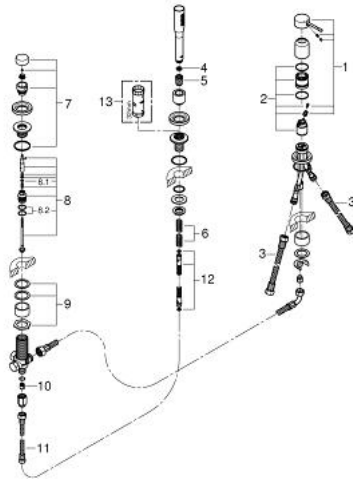

## 19 976 001 ESSENCE 3-HOLE BATH/SHOWER COMBINATION

### PRODUCT DESCRIPTION

- Colour: chrome
- three hole installation
- GROHE SilkMove 35 mm ceramic cartridge
- GROHE LongLife finish
- single lever mixer operating element
- automatic diverter: bath/shower
- hand shower 27 400 000
- metal shower hose 2000 mm (always chrome for any colour of the set)
- flexible connection hoses
- connection for shower hose
- Protected against backflow
- for use with 29 037 000
- for combination with 28 990 / 28 991
- minimum pressure 1,0 bar

### SPARE PARTS, January 2014 – now

- 1: Lever (Spare part-nr. 46916000)
- 2: Cartridge (Spare part-nr. 46374000)
- 3: Tube (Spare part-nr. 07227000)
- 4: Dirt strainer (Spare part-nr. 0700200M)
- 5: Cone nut (Spare part-nr. 08864000)
- 6: Compression spring (Spare part-nr. 00869000)
- 7: Diverter knob (Spare part-nr. 46721000)
- 8: Diverter (Spare part-nr. 45443000)
- 8.1: O-ring  $\varnothing 6 \times \varnothing 2$  (Spare part-nr. 0128300M)
- 8.2: Seat washer (Spare part-nr. 0120500M)
- 9: Repl.kit f.shank fastening 3/4" (Spare part-nr. 45444000)
- 10: Non-return valve (Spare part-nr. 08565000)
- 11: Tube (Spare part-nr. 07300000)
- 12: Metal hose (Spare part-nr. 28146000)
- 13: Socket spanner (Spare part-nr. 19332000)\*