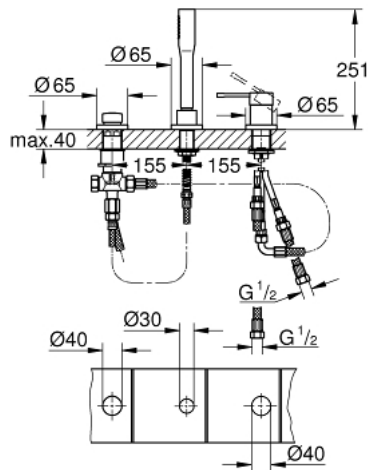

## 19 976 001 ESSENCE THREE-HOLE SINGLE-LEVER BATH COMBINATION

### PRODUCT DESCRIPTION

- Colour: chrome
- three hole installation
- GROHE SilkMove 35 mm ceramic cartridge
- GROHE LongLife finish
- single lever mixer operating element
- diverter bath/shower
- hand shower (27 400)
- metal shower hose 2000 mm (always chrome for any colour of the set)
- flexible connection hoses
- connection for shower hose
- protected against backflow
- for use with 29 037 000
- for combination with 28 990 / 28 991
- min. recommended pressure 1.0 bar

### SPARE PARTS, 1月 2014 – now

- 1: Lever (Spare part-nr. 46916000)
- 2: Cartridge (Spare part-nr. 46374000)
- 3: Connecting hose (Spare part-nr. 07227000)
- 4: Dirt strainer (Spare part-nr. 0700200M)
- 5: Cone nut (Spare part-nr. 08864000)
- 6: Compression spring (Spare part-nr. 00869000)
- 7: Diverter knob (Spare part-nr. 46721000)
- 8: Diverter (Spare part-nr. 45443000)
- 8.1: Sealing washer  $\varnothing 6 \times \varnothing 2$  (Spare part-nr. 0128300M)
- 8.2: Sealing washer (Spare part-nr. 0120500M)
- 9: Replacement kit for shank fastening (Spare part-nr. 45444000)
- 10: Non-return valve (Spare part-nr. 08565000)
- 11: Connecting hose (Spare part-nr. 07300000)
- 12: Metal shower hose (Spare part-nr. 28146000)
- 13: Socket spanner (Spare part-nr. 19332000)\*