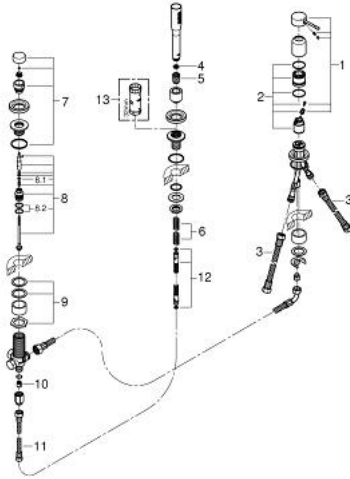

## 19 976 001 ESSENCE THREE-HOLE SINGLE-LEVER BATH COMBINATION

### PRODUCT DESCRIPTION

- Colour: chrome
- three hole installation
- GROHE SilkMove 35 mm ceramic cartridge
- GROHE LongLife finish
- single lever mixer operating element
- diverter bath/shower
- hand shower (27 400)
- metal shower hose 2000 mm (always chrome for any colour of the set)
- flexible connection hoses
- connection for shower hose
- protected against backflow
- for use with 29 037 000
- for combination with 28 990 / 28 991
- min. recommended pressure 1.0 bar

### SPARE PARTS, 1月 2014 – now

- 1: Lever (Spare part-nr. 46916000)
- 2: Cartridge (Spare part-nr. 46374000)
- 3: Connecting hose (Spare part-nr. 07227000)
- 4: Dirt strainer (Spare part-nr. 0700200M)
- 5: Cone nut (Spare part-nr. 08864000)
- 6: Compression spring (Spare part-nr. 00869000)
- 7: Diverter knob (Spare part-nr. 46721000)
- 8: Diverter (Spare part-nr. 45443000)
- 8.1: Sealing washer  $\varnothing 6 \times \varnothing 2$  (Spare part-nr. 0128300M)
- 8.2: Sealing washer (Spare part-nr. 0120500M)
- 9: Replacement kit for shank fastening (Spare part-nr. 45444000)
- 10: Non-return valve (Spare part-nr. 08565000)
- 11: Connecting hose (Spare part-nr. 07300000)
- 12: Metal shower hose (Spare part-nr. 28146000)
- 13: Socket spanner (Spare part-nr. 19332000)\*