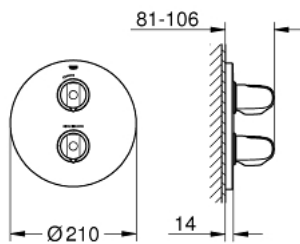

19 984 000 GROHTHERM 1000 THERMOSTAT SHOWER MIXER

PRODUCT DESCRIPTION

- Colour: chrome
- final installation set for 35 500 000
- GROHE FastFixation escutcheon with covered shaft sealing and covered fixing
- GROHE LongLife finish
- GROHE MetalGrip ergonomically shaped metal handles
- GROHE SafeStop - safety button at 38°C
- GROHE SafeStop Plus - optional temperature limiter at 43°C included
- volume handle with EcoButton (economy button with individually adjustable economy stop)
- ceramic headpart 1/2", 180°
- without concealed body
- minimum pressure 1,0 bar
- GROHE EcoJoy - less water, perfect flow

19 984 000 GROHTHERM 1000 THERMOSTAT SHOWER MIXER

SPARE PARTS, April 2014 – now

1: Shut-off handle (Spare part-nr. 47972000)

1.1: Cap (Spare part-nr. 4797400M)

2: Temperature control handle (Spare part-nr. 47973000)

2.1: Cap (Spare part-nr. 4797400M)

3: Escutcheon (Spare part-nr. 47809000)

4: Ceramic headpart, 1/2" (Spare part-nr. 45346000)

4.1: O-ring $\varnothing 18.2 \times \varnothing 1.7$ (Spare part-nr. 0392400M)

5: Adapter 3/4" x 1/2" (Spare part-nr. 12702000)

6: Extension-set, 27,5 mm (Spare part-nr. 47780000)*

* Optional accessories