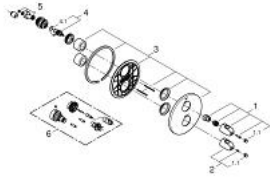

19 984 000 GROHTHERM 1000 THERMOSTAT SHOWER MIXER

PRODUCT DESCRIPTION

- Colour: chrome
- final installation set for 35 500 000
- GROHE FastFixation escutcheon with covered shaft sealing and covered fixing
- GROHE LongLife finish
- GROHE MetalGrip ergonomically shaped metal handles
- GROHE SafeStop - safety button at 38°C
- GROHE SafeStop Plus - optional temperature limiter at 43°C included
- volume handle with EcoButton (economy button with individually adjustable economy stop)
- ceramic headpart 1/2", 180°
- without concealed body
- minimum pressure 1,0 bar
- GROHE EcoJoy - less water, perfect flow

19 984 000 GROHTHERM 1000 THERMOSTAT SHOWER MIXER

SPARE PARTS, April 2014 – now

1: Shut-off handle (Spare part-nr. 47972000)

1.1: Cap (Spare part-nr. 4797400M)

2: Temperature control handle (Spare part-nr. 47973000)

2.1: Cap (Spare part-nr. 4797400M)

3: Escutcheon (Spare part-nr. 47809000)

4: Ceramic headpart, 1/2" (Spare part-nr. 45346000)

4.1: O-ring $\varnothing 18.2 \times \varnothing 1.7$ (Spare part-nr. 0392400M)