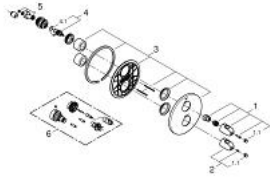

19 984 000 GROHTHERM 1000 THERMOSTAT SHOWER MIXER

PRODUCT DESCRIPTION

- Colour: chrome
- final installation set for 35 500 000
- GROHE FastFixation escutcheon with covered shaft sealing and covered fixing
- GROHE LongLife finish
- GROHE MetalGrip ergonomically shaped metal handles
- GROHE SafeStop - safety button at 38°C
- GROHE SafeStop Plus - optional temperature limiter at 43°C included
- volume handle with FlowControl Button (button with individually adjustable stop)
- ceramic headpart 1/2", 180°
- without concealed body
- minimum pressure 1,0 bar
- GROHE EcoJoy - less water, perfect flow

19 984 000 GROHTHERM 1000 THERMOSTAT SHOWER MIXER

SPARE PARTS, April 2014 – now

1: Shut-off handle (Spare part-nr. 47972000)

1.1: Cap (Spare part-nr. 4797400M)

2: Temperature control handle (Spare part-nr. 47973000)

2.1: Cap (Spare part-nr. 4797400M)

3: Escutcheon (Spare part-nr. 47809000)

4: Ceramic headpart, 1/2" (Spare part-nr. 45346000)

4.1: O-ring $\varnothing 18.2 \times \varnothing 1.7$ (Spare part-nr. 0392400M)