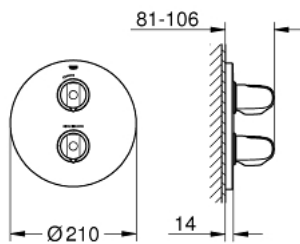

19 984 000 GROHTHERM 1000 THERMOSTAT SHOWER MIXER

PRODUCT DESCRIPTION

- Colour: chrome
- final installation set for 35 500 000
- GROHE FastFixation escutcheon with covered shaft sealing and covered fixing
- GROHE LongLife finish
- GROHE MetalGrip ergonomically shaped metal handles
- GROHE SafeStop - safety button at 38°C
- GROHE SafeStop Plus - optional temperature limiter at 43°C included
- volume handle with FlowControl Button (button with individually adjustable stop)
- ceramic headpart 1/2", 180°
- without concealed body
- minimum pressure 1,0 bar
- GROHE EcoJoy - less water, perfect flow

19 984 000 GROHTHERM 1000 THERMOSTAT SHOWER MIXER

SPARE PARTS, April 2014 – now

1: Shut-off handle (Spare part-nr. 47972000)

1.1: Cap (Spare part-nr. 4797400M)

2: Temperature control handle (Spare part-nr. 47973000)

2.1: Cap (Spare part-nr. 4797400M)

3: Escutcheon (Spare part-nr. 47809000)

4: Ceramic headpart, 1/2" (Spare part-nr. 45346000)

4.1: O-ring $\varnothing 18.2 \times \varnothing 1.7$ (Spare part-nr. 0392400M)

5: Adapter 3/4" x 1/2" (Spare part-nr. 12702000)

6: Extension-set, 27,5 mm (Spare part-nr. 47780000)*

* Optional accessories