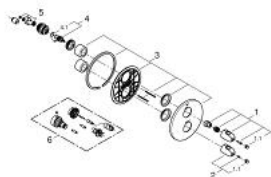

19 984 000 GROHTHERM 1000 THERMOSTATIC SHOWER MIXER

PRODUCT DESCRIPTION

- Colour: chrome
- set for final installation for
- GROHE Rapido T 35 500 000
- GROHE FastFixation escutcheon with covered shaft sealing and covered fixing
- GROHE LongLife finish
- GROHE MetalGrip ergonomically shaped metal handles
- GROHE SafeStop safety button at 38°C
- GROHE SafeStop Plus optional temperature limiter at 43°C included
- volume handle with GROHE EcoButton (economy button with individually adjustable economy stop)
- ceramic headpart 1/2", 180°
- without concealed body
- min. recommended pressure 1.0 bar
- GROHE EcoJoy - Less water, perfect flow

19 984 000 GROHTHERM 1000 THERMOSTATIC SHOWER MIXER

SPARE PARTS, 4月 2014 – now

- 1: Shut-off handle (Spare part-nr. 47972000)
- 1.1: Cover cap (Spare part-nr. 4797400M)
- 2: Temperature control handle (Spare part-nr. 47973000)
- 2.1: Cover cap (Spare part-nr. 4797400M)
- 3: Escutcheon (Spare part-nr. 47809000)
- 4: Ceramic headpart 1/2" (Spare part-nr. 45346000)
- 4.1: O-ring $\varnothing 18.2 \times \varnothing 1.7$ (Spare part-nr. 0392400M)
- 5: Adapter (Spare part-nr. 12702000)
- 6: Extension set 27.5 mm (Spare part-nr. 47780000)*