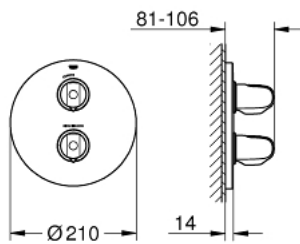

### PRODUCT DESCRIPTION

- Colour: chrome
- set for final installation for
- GROHE Rapido T 35 500 000
- GROHE FastFixation escutcheon with covered shaft sealing and covered fixing
- GROHE LongLife finish
- GROHE MetalGrip ergonomically shaped metal handles
- GROHE SafeStop safety button at 38°C
- GROHE SafeStop Plus optional temperature limiter at 43°C included
- volume handle with FlowControl Button (button with individually adjustable stop)
- ceramic headpart 1/2", 180°
- without concealed body
- min. recommended pressure 1.0 bar
- GROHE EcoJoy - Less water, perfect flow

### SPARE PARTS, 4月 2014 – now

- 1: Shut-off handle (Spare part-nr. 47972000)
- 1.1: Cover cap (Spare part-nr. 4797400M)
- 2: Temperature control handle (Spare part-nr. 47973000)
- 2.1: Cover cap (Spare part-nr. 4797400M)
- 3: Escutcheon (Spare part-nr. 47809000)
- 4: Ceramic headpart 1/2" (Spare part-nr. 45346000)
- 4.1: O-ring  $\varnothing 18.2 \times \varnothing 1.7$  (Spare part-nr. 0392400M)
- 5: Adapter (Spare part-nr. 12702000)
- 6: Extension set 27.5 mm (Spare part-nr. 47780000)\*