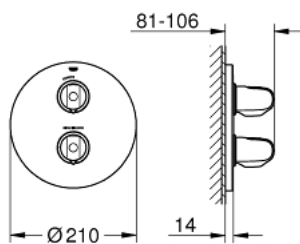

19 984 000 GROHTHERM 1000 THERMOSTATIC SHOWER MIXER

PRODUCT DESCRIPTION

- Colour: chrome
- set for final installation for
- GROHE Rapido T 35 500 000
- GROHE FastFixation escutcheon with covered shaft sealing and covered fixing
- GROHE LongLife finish
- GROHE MetalGrip ergonomically shaped metal handles
- GROHE SafeStop safety button at 38°C
- GROHE SafeStop Plus optional temperature limiter at 43°C included
- volume handle with GROHE EcoButton (economy button with individually adjustable economy stop)
- ceramic headpart 1/2", 180°
- without concealed body
- min. recommended pressure 1.0 bar
- GROHE EcoJoy - Less water, perfect flow

19 984 000 GROHTHERM 1000 THERMOSTATIC SHOWER MIXER

SPARE PARTS, 4月 2014 – now

- 1: Shut-off handle (Spare part-nr. 47972000)
- 1.1: Cover cap (Spare part-nr. 4797400M)
- 2: Temperature control handle (Spare part-nr. 47973000)
- 2.1: Cover cap (Spare part-nr. 4797400M)
- 3: Escutcheon (Spare part-nr. 47809000)
- 4: Ceramic headpart 1/2" (Spare part-nr. 45346000)
- 4.1: O-ring $\varnothing 18.2 \times \varnothing 1.7$ (Spare part-nr. 0392400M)
- 5: Adapter (Spare part-nr. 12702000)
- 6: Extension set 27.5 mm (Spare part-nr. 47780000)*