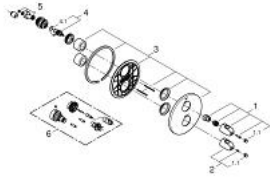

19 984 000 GROHTHERM 1000 THERMOSTATIC SHOWER MIXER

SPARE PARTS, 4月 2014 – now

- 1: Shut-off handle (Spare part-nr. 47972000)
- 1.1: Cover cap (Spare part-nr. 4797400M)
- 2: Temperature control handle (Spare part-nr. 47973000)
- 2.1: Cover cap (Spare part-nr. 4797400M)
- 3: Escutcheon (Spare part-nr. 47809000)
- 4: Ceramic headpart 1/2" (Spare part-nr. 45346000)
- 4.1: O-ring $\varnothing 18.2 \times \varnothing 1.7$ (Spare part-nr. 0392400M)
- 5: Adapter (Spare part-nr. 12702000)
- 6: Extension set 27.5 mm (Spare part-nr. 47780000)*

* Optional accessories