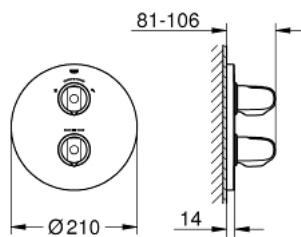

19 985 000 GROHTHERM 1000 THERMOSTATIC SHOWER MIXER WITH INTEGRATED 2-WAY DIVERTER

PRODUCT DESCRIPTION

- Colour: chrome
- final installation set for
- 35 500 000
- GROHE FastFixation escutcheon with covered shaft sealing and covered fixing
- GROHE LongLife finish
- GROHE MetalGrip ergonomically shaped metal handles
- GROHE SafeStop - safety button at 38°C
- GROHE SafeStop Plus - optional temperature limiter at 43°C included
- GROHE AquaDimmer with multiple function:
 - integrated GROHE EcoButton (economy button with economy stop for shower)
 - - flow control
 - - diverter: head and hand shower
- without concealed body
- minimum pressure 1,0 bar
- GROHE EcoJoy - less water, perfect flow

19 985 000 GROHTHERM 1000 THERMOSTATIC SHOWER MIXER WITH INTEGRATED 2-WAY DIVERTER

SPARE PARTS, April 2014 – now

1: Shut-off handle (Spare part-nr. 47976000)

1.1: Cap (Spare part-nr. 4797400M)

2: Temperature control handle (Spare part-nr. 47973000)

2.1: Cap (Spare part-nr. 4797400M)

3: Stop ring (Spare part-nr. 47986000)

4: Escutcheon (Spare part-nr. 47987000)

5: Aquadimmer (Spare part-nr. 47364000)

6: Adapter 3/4" x 1/2" (Spare part-nr. 12701000)

7: Socket spanner (Spare part-nr. 19332000)*

8: Extension-set, 27,5 mm (Spare part-nr. 47781000)*

* Optional accessories