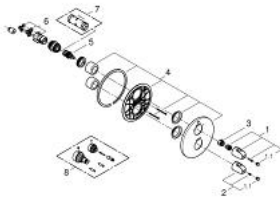

19 985 000 GROHTHERM 1000 THERMOSTATIC SHOWER MIXER WITH INTEGRATED 2-WAY DIVERTER

PRODUCT DESCRIPTION

- Colour: chrome
- final installation set for
- 35 500 000
- GROHE FastFixation escutcheon with covered shaft sealing and covered fixing
- GROHE LongLife finish
- GROHE MetalGrip ergonomically shaped metal handles
- GROHE SafeStop - safety button at 38°C
- GROHE SafeStop Plus - optional temperature limiter at 43°C included
- GROHE AquaDimmer with multiple function:
 - integrated GROHE EcoButton (economy button with economy stop for shower)
 - - flow control
 - - diverter: head and hand shower
- without concealed body
- minimum pressure 1,0 bar
- GROHE EcoJoy - less water, perfect flow

19 985 000 GROHTHERM 1000 THERMOSTATIC SHOWER MIXER WITH INTEGRATED 2-WAY DIVERTER

SPARE PARTS, April 2014 – now

1: Shut-off handle (Spare part-nr. 47976000)

1.1: Cap (Spare part-nr. 4797400M)

2: Temperature control handle (Spare part-nr. 47973000)

2.1: Cap (Spare part-nr. 4797400M)

3: Stop ring (Spare part-nr. 47986000)

4: Escutcheon (Spare part-nr. 47987000)

5: Aquadimmer (Spare part-nr. 47364000)

6: Adapter 3/4" x 1/2" (Spare part-nr. 12701000)

7: Socket spanner (Spare part-nr. 19332000)*