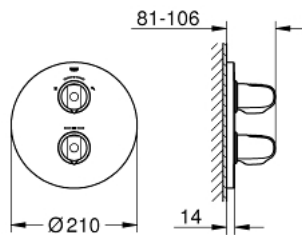

19 985 000 GROHTHERM 1000 THERMOSTATIC SHOWER MIXER WITH INTEGRATED 2-WAY DIVERTER

PRODUCT DESCRIPTION

- Colour: chrome
- set for final installation for
- GROHE Rapido T 35 500 000
- GROHE FastFixation escutcheon with covered shaft sealing and covered fixing
- GROHE LongLife finish
- GROHE MetalGrip ergonomically shaped metal handles
- GROHE SafeStop safety button at 38°C
- GROHE SafeStop Plus optional temperature limiter at 43°C included
- GROHE AquaDimmer with multiple function:
- FlowControl Button, one-button switch for full water flow to the shower
- flow control
- - diverter: head and hand shower
- without concealed body
- min. recommended pressure 1.0 bar
- GROHE EcoJoy - Less water, perfect flow

19 985 000 GROHTHERM 1000 THERMOSTATIC SHOWER MIXER WITH INTEGRATED 2-WAY DIVERTER

SPARE PARTS, 4月 2014 – now

1: Shut-off handle (Spare part-nr. 47976000)

1.1: Cover cap (Spare part-nr. 4797400M)

2: Temperature control handle (Spare part-nr. 47973000)

8: Extension set 27.5 mm (Spare part-nr. 47781000)*

* Optional accessories