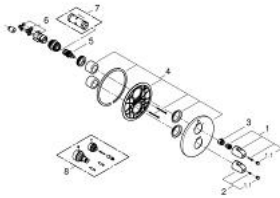

19 985 000 GROHTHERM 1000 THERMOSTATIC SHOWER MIXER WITH INTEGRATED 2-WAY DIVERTER

PRODUCT DESCRIPTION

- Colour: chrome
- set for final installation for
- GROHE Rapido T 35 500 000
- GROHE FastFixation escutcheon with covered shaft sealing and covered fixing
- GROHE LongLife finish
- GROHE MetalGrip ergonomically shaped metal handles
- GROHE SafeStop safety button at 38°C
- GROHE SafeStop Plus optional temperature limiter at 43°C included
- GROHE AquaDimmer with multiple function:
- FlowControl Button, one-button switch for full water flow to the shower
- flow control
- - diverter: head and hand shower
- without concealed body
- min. recommended pressure 1.0 bar
- GROHE EcoJoy - Less water, perfect flow

19 985 000 GROHTHERM 1000 THERMOSTATIC SHOWER MIXER WITH INTEGRATED 2-WAY DIVERTER

SPARE PARTS, 4月 2014 – now

1: Shut-off handle (Spare part-nr. 47976000)

1.1: Cover cap (Spare part-nr. 4797400M)

2: Temperature control handle (Spare part-nr. 47973000)

2.1: Cover cap (Spare part-nr. 4797400M)

3: Stop ring (Spare part-nr. 47986000)

4: Escutcheon (Spare part-nr. 47987000)

5: Aquadimmer (Spare part-nr. 47364000)

6: Adapter (Spare part-nr. 12701000)

7: Socket spanner (Spare part-nr. 19332000)*