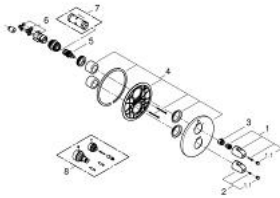

19 985 000 GROHTHERM 1000 THERMOSTATIC SHOWER MIXER WITH INTEGRATED 2-WAY DIVERTER

PRODUCT DESCRIPTION

- Colour: chrome
- set for final installation for
- GROHE Rapido T 35 500 000
- GROHE FastFixation escutcheon with covered shaft sealing and covered fixing
- GROHE LongLife finish
- GROHE MetalGrip ergonomically shaped metal handles
- GROHE SafeStop safety button at 38°C
- GROHE SafeStop Plus optional temperature limiter at 43°C included
- GROHE AquaDimmer with multiple function:
- integrated GROHE EcoButton (economy button with economy stop for shower)
- flow control
- - diverter: head and hand shower
- without concealed body
- min. recommended pressure 1.0 bar
- GROHE EcoJoy - Less water, perfect flow

19 985 000 GROHTHERM 1000 THERMOSTATIC SHOWER MIXER WITH INTEGRATED 2-WAY DIVERTER

SPARE PARTS, 4月 2014 – now

1: Shut-off handle (Spare part-nr. 47976000)

1.1: Cover cap (Spare part-nr. 4797400M)

2: Temperature control handle (Spare part-nr. 47973000)

2.1: Cover cap (Spare part-nr. 4797400M)

3: Stop ring (Spare part-nr. 47986000)

4: Escutcheon (Spare part-nr. 47987000)

5: Aquadimmer (Spare part-nr. 47364000)

6: Adapter (Spare part-nr. 12701000)

7: Socket spanner (Spare part-nr. 19332000)*