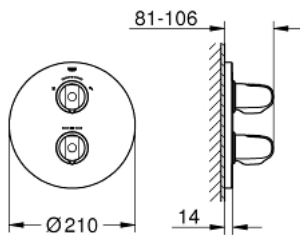

19 985 000 GROHTHERM 1000 THERMOSTATIC SHOWER MIXER WITH INTEGRATED 2-WAY DIVERTER

PRODUCT DESCRIPTION

- Colour: chrome
- set for final installation for
- GROHE Rapido T 35 500 000
- GROHE FastFixation escutcheon with covered shaft sealing and covered fixing
- GROHE LongLife finish
- GROHE MetalGrip ergonomically shaped metal handles
- GROHE SafeStop safety button at 38°C
- GROHE SafeStop Plus optional temperature limiter at 43°C included
- GROHE AquaDimmer with multiple function:
- integrated GROHE EcoButton (economy button with economy stop for shower)
- flow control
- - diverter: head and hand shower
- without concealed body
- min. recommended pressure 1.0 bar
- GROHE EcoJoy - Less water, perfect flow

19 985 000 GROHTHERM 1000 THERMOSTATIC SHOWER MIXER WITH INTEGRATED 2-WAY DIVERTER

SPARE PARTS, 4月 2014 – now

1: Shut-off handle (Spare part-nr. 47976000)

1.1: Cover cap (Spare part-nr. 4797400M)

2: Temperature control handle (Spare part-nr. 47973000)

8: Extension set 27.5 mm (Spare part-nr. 47781000)*

* Optional accessories