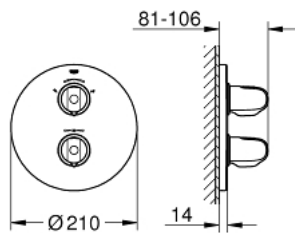

19 986 000 GROHTHERM 1000 THERMOSTATIC BATH MIXER WITH INTEGRATED 2-WAY DIVERTER

PRODUCT DESCRIPTION

- Colour: chrome
- final installation set for
- 35 500 000
- GROHE FastFixation escutcheon with covered shaft sealing and covered fixing
- GROHE LongLife finish
- GROHE MetalGrip ergonomically shaped metal handles
- GROHE SafeStop - safety button at 38°C
- GROHE SafeStop Plus - optional temperature limiter at 43°C included
- GROHE AquaDimmer with multiple function:
 - FlowControl Button, one-button switch for full water flow to the shower
 - - flow control
 - - diverter: bath/hand shower
- without concealed body
- GROHE EcoJoy - less water, perfect flow

19 986 000 GROHTHERM 1000 THERMOSTATIC BATH MIXER WITH INTEGRATED 2-WAY DIVERTER

SPARE PARTS, April 2014 – now

- 1: Shut-off handle (Spare part-nr. 47976000)
- 1.1: Cap (Spare part-nr. 4797400M)
- 2: Temperature control handle (Spare part-nr. 47973000)
- 2.1: Cap (Spare part-nr. 4797400M)
- 3: Stop ring (Spare part-nr. 47922000)
- 4: Escutcheon (Spare part-nr. 47810000)
- 5: Aquadimmer (Spare part-nr. 47364000)
- 6: Adapter 3/4" x 1/2" (Spare part-nr. 12701000)
- 7: Socket spanner (Spare part-nr. 19332000)*
- 8: Extension-set, 27,5 mm (Spare part-nr. 47781000)*