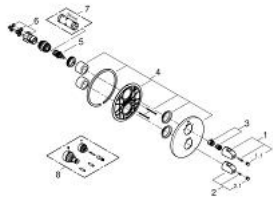

19 986 000 GROHTHERM 1000 THERMOSTATIC BATH MIXER WITH INTEGRATED 2-WAY DIVERTER

PRODUCT DESCRIPTION

- Colour: chrome
- final installation set for
- 35 500 000
- GROHE FastFixation escutcheon with covered shaft sealing and covered fixing
- GROHE LongLife finish
- GROHE MetalGrip ergonomically shaped metal handles
- GROHE SafeStop - safety button at 38°C
- GROHE SafeStop Plus - optional temperature limiter at 43°C included
- GROHE AquaDimmer with multiple function:
 - FlowControl Button, one-button switch for full water flow to the shower
 - - flow control
 - - diverter: bath/hand shower
- without concealed body
- GROHE EcoJoy - less water, perfect flow

19 986 000 GROHTHERM 1000 THERMOSTATIC BATH MIXER WITH INTEGRATED 2-WAY DIVERTER

SPARE PARTS, April 2014 – now

- 1: Shut-off handle (Spare part-nr. 47976000)
- 1.1: Cap (Spare part-nr. 4797400M)
- 2: Temperature control handle (Spare part-nr. 47973000)
- 2.1: Cap (Spare part-nr. 4797400M)
- 3: Stop ring (Spare part-nr. 47922000)
- 4: Escutcheon (Spare part-nr. 47810000)
- 5: Aquadimmer (Spare part-nr. 47364000)
- 6: Adapter 3/4" x 1/2" (Spare part-nr. 12701000)
- 7: Socket spanner (Spare part-nr. 19332000)*
- 8: Extension-set, 27,5 mm (Spare part-nr. 47781000)*