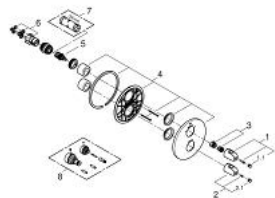

19 986 000 GROHTHERM 1000 THERMOSTATIC BATH MIXER WITH INTEGRATED 2-WAY DIVERTER

PRODUCT DESCRIPTION

- Colour: chrome
- final installation set for
- 35 500 000
- GROHE FastFixation escutcheon with covered shaft sealing and covered fixing
- GROHE LongLife finish
- GROHE MetalGrip ergonomically shaped metal handles
- GROHE SafeStop - safety button at 38°C
- GROHE SafeStop Plus - optional temperature limiter at 43°C included
- GROHE AquaDimmer with multiple function:
 - integrated GROHE EcoButton (economy button with economy stop for shower)
 - - flow control
 - - diverter: bath/hand shower
- without concealed body
- GROHE EcoJoy - less water, perfect flow

19 986 000 GROHTHERM 1000 THERMOSTATIC BATH MIXER WITH INTEGRATED 2-WAY DIVERTER

SPARE PARTS, April 2014 – now

- 1: Shut-off handle (Spare part-nr. 47976000)
- 1.1: Cap (Spare part-nr. 4797400M)
- 2: Temperature control handle (Spare part-nr. 47973000)
- 2.1: Cap (Spare part-nr. 4797400M)
- 3: Stop ring (Spare part-nr. 47922000)
- 4: Escutcheon (Spare part-nr. 47810000)
- 5: Aquadimmer (Spare part-nr. 47364000)
- 6: Adapter 3/4" x 1/2" (Spare part-nr. 12701000)
- 7: Socket spanner (Spare part-nr. 19332000)*
- 8: Extension-set, 27,5 mm (Spare part-nr. 47781000)*