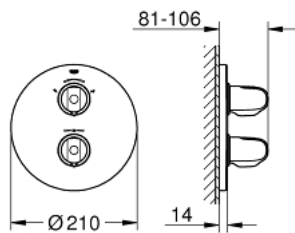

19 986 000 GROHTHERM 1000 THERMOSTATIC BATH MIXER WITH INTEGRATED 2-WAY DIVERTER

PRODUCT DESCRIPTION

- Colour: chrome
- final installation set for
- 35 500 000
- GROHE FastFixation escutcheon with covered shaft sealing and covered fixing
- GROHE LongLife finish
- GROHE MetalGrip ergonomically shaped metal handles
- GROHE SafeStop - safety button at 38°C
- GROHE SafeStop Plus - optional temperature limiter at 43°C included
- GROHE AquaDimmer with multiple function:
 - integrated GROHE EcoButton (economy button with economy stop for shower)
 - - flow control
 - - diverter: bath/hand shower
- without concealed body
- GROHE EcoJoy - less water, perfect flow

19 986 000 GROHTHERM 1000 THERMOSTATIC BATH MIXER WITH INTEGRATED 2-WAY DIVERTER

SPARE PARTS, April 2014 – now

- 1: Shut-off handle (Spare part-nr. 47976000)
- 1.1: Cap (Spare part-nr. 4797400M)
- 2: Temperature control handle (Spare part-nr. 47973000)
- 2.1: Cap (Spare part-nr. 4797400M)
- 3: Stop ring (Spare part-nr. 47922000)
- 4: Escutcheon (Spare part-nr. 47810000)
- 5: Aquadimmer (Spare part-nr. 47364000)
- 6: Adapter 3/4" x 1/2" (Spare part-nr. 12701000)
- 7: Socket spanner (Spare part-nr. 19332000)*
- 8: Extension-set, 27,5 mm (Spare part-nr. 47781000)*