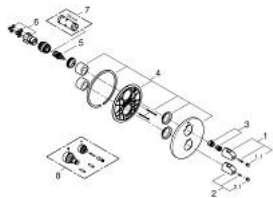

19 986 000 GROHTHERM 1000 THERMOSTATIC BATH MIXER WITH INTEGRATED 2-WAY DIVERTER

PRODUCT DESCRIPTION

- Colour: chrome
- set for final installation for
- GROHE Rapido T 35 500 000
- GROHE FastFixation escutcheon with covered shaft sealing and covered fixing
- GROHE LongLife finish
- GROHE MetalGrip ergonomically shaped metal handles
- GROHE SafeStop safety button at 38°C
- GROHE SafeStop Plus optional temperature limiter at 43°C included
- GROHE AquaDimmer with multiple function:
- FlowControl Button, one-button switch for full water flow to the shower
- flow control
- - diverter: bath/hand shower
- without concealed body
- GROHE EcoJoy - Less water, perfect flow

19 986 000 GROHTHERM 1000 THERMOSTATIC BATH MIXER WITH INTEGRATED 2-WAY DIVERTER

SPARE PARTS, 4月 2014 – now

- 1: Shut-off handle (Spare part-nr. 47976000)
- 1.1: Cover cap (Spare part-nr. 4797400M)
- 2: Temperature control handle (Spare part-nr. 47973000)
- 2.1: Cover cap (Spare part-nr. 4797400M)
- 3: Stop ring (Spare part-nr. 47922000)
- 4: Escutcheon (Spare part-nr. 47810000)
- 5: Aquadimmer (Spare part-nr. 47364000)
- 6: Adapter (Spare part-nr. 12701000)
- 7: Socket spanner (Spare part-nr. 19332000)*
- 8: Extension set 27.5 mm (Spare part-nr. 47781000)*