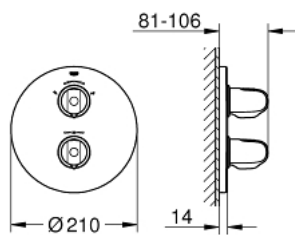

19 986 000 GROHTHERM 1000 THERMOSTATIC BATH MIXER WITH INTEGRATED 2-WAY DIVERTER

PRODUCT DESCRIPTION

- Colour: chrome
- set for final installation for
- GROHE Rapido T 35 500 000
- GROHE FastFixation escutcheon with covered shaft sealing and covered fixing
- GROHE LongLife finish
- GROHE MetalGrip ergonomically shaped metal handles
- GROHE SafeStop safety button at 38°C
- GROHE SafeStop Plus optional temperature limiter at 43°C included
- GROHE AquaDimmer with multiple function:
- FlowControl Button, one-button switch for full water flow to the shower
- flow control
- - diverter: bath/hand shower
- without concealed body
- GROHE EcoJoy - Less water, perfect flow

19 986 000 GROHTHERM 1000 THERMOSTATIC BATH MIXER WITH INTEGRATED 2-WAY DIVERTER

SPARE PARTS, 4月 2014 – now

- 1: Shut-off handle (Spare part-nr. 47976000)
- 1.1: Cover cap (Spare part-nr. 4797400M)
- 2: Temperature control handle (Spare part-nr. 47973000)
- 2.1: Cover cap (Spare part-nr. 4797400M)
- 3: Stop ring (Spare part-nr. 47922000)
- 4: Escutcheon (Spare part-nr. 47810000)
- 5: Aquadimmer (Spare part-nr. 47364000)
- 6: Adapter (Spare part-nr. 12701000)
- 7: Socket spanner (Spare part-nr. 19332000)*
- 8: Extension set 27.5 mm (Spare part-nr. 47781000)*