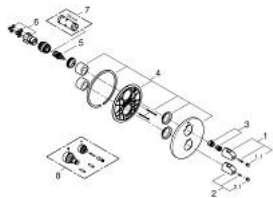

19 986 000 GROHTHERM 1000 THERMOSTATIC BATH MIXER WITH INTEGRATED 2-WAY DIVERTER

PRODUCT DESCRIPTION

- Colour: chrome
- set for final installation for
- GROHE Rapido T 35 500 000
- GROHE FastFixation escutcheon with covered shaft sealing and covered fixing
- GROHE LongLife finish
- GROHE MetalGrip ergonomically shaped metal handles
- GROHE SafeStop safety button at 38°C
- GROHE SafeStop Plus optional temperature limiter at 43°C included
- GROHE AquaDimmer with multiple function:
- integrated GROHE EcoButton (economy button with economy stop for shower)
- flow control
- - diverter: bath/hand shower
- without concealed body
- GROHE EcoJoy - Less water, perfect flow

19 986 000 GROHTHERM 1000 THERMOSTATIC BATH MIXER WITH INTEGRATED 2-WAY DIVERTER

SPARE PARTS, 4月 2014 – now

- 1: Shut-off handle (Spare part-nr. 47976000)
- 1.1: Cover cap (Spare part-nr. 4797400M)
- 2: Temperature control handle (Spare part-nr. 47973000)
- 2.1: Cover cap (Spare part-nr. 4797400M)
- 3: Stop ring (Spare part-nr. 47922000)
- 4: Escutcheon (Spare part-nr. 47810000)
- 5: Aquadimmer (Spare part-nr. 47364000)
- 6: Adapter (Spare part-nr. 12701000)
- 7: Socket spanner (Spare part-nr. 19332000)*
- 8: Extension set 27.5 mm (Spare part-nr. 47781000)*