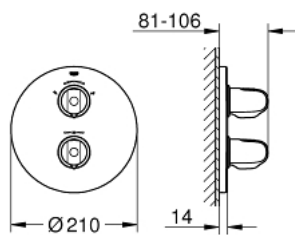

19 986 000 GROHTHERM 1000 THERMOSTATIC BATH MIXER WITH INTEGRATED 2-WAY DIVERTER

PRODUCT DESCRIPTION

- Colour: chrome
- set for final installation for
- GROHE Rapido T 35 500 000
- GROHE FastFixation escutcheon with covered shaft sealing and covered fixing
- GROHE LongLife finish
- GROHE MetalGrip ergonomically shaped metal handles
- GROHE SafeStop safety button at 38°C
- GROHE SafeStop Plus optional temperature limiter at 43°C included
- GROHE AquaDimmer with multiple function:
- integrated GROHE EcoButton (economy button with economy stop for shower)
- flow control
- - diverter: bath/hand shower
- without concealed body
- GROHE EcoJoy - Less water, perfect flow

19 986 000 GROHTHERM 1000 THERMOSTATIC BATH MIXER WITH INTEGRATED 2-WAY DIVERTER

SPARE PARTS, 4月 2014 – now

- 1: Shut-off handle (Spare part-nr. 47976000)
- 1.1: Cover cap (Spare part-nr. 4797400M)
- 2: Temperature control handle (Spare part-nr. 47973000)
- 2.1: Cover cap (Spare part-nr. 4797400M)
- 3: Stop ring (Spare part-nr. 47922000)
- 4: Escutcheon (Spare part-nr. 47810000)
- 5: Aquadimmer (Spare part-nr. 47364000)
- 6: Adapter (Spare part-nr. 12701000)
- 7: Socket spanner (Spare part-nr. 19332000)*
- 8: Extension set 27.5 mm (Spare part-nr. 47781000)*