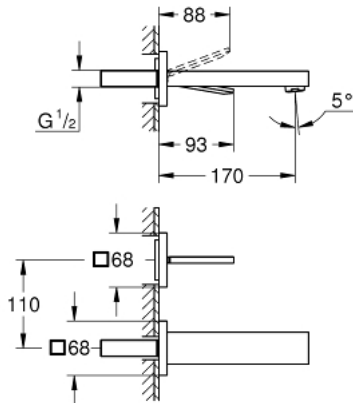

19 997 000 **EUROCUBE JOY 2-HOLE BASIN MIXER**
M-SIZE

PRODUCT DESCRIPTION

- Colour: chrome
- wall mounted
- trim set for use with rough-in set 23 429 000
- without concealed body
- GROHE EcoJoy - less water, perfect flow
- maximum flow rate (at 3 bar): 5 l/min
- centre distance 110 mm
- projection 170 mm(middle mousseur)

19 997 000 **EUROCUBE JOY 2-HOLE BASIN MIXER**
M-SIZE

SPARE PARTS, April 2015 – now

1: Lever (Spare part-nr. 46946000)

2: Mousseur (Spare part-nr. 48159000)

3: Extension-set, 25 mm (Spare part-nr. 46901000)*