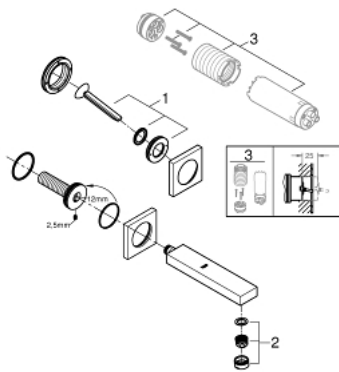

19 997 000 **EUROCUBE JOY 2-HOLE BASIN MIXER**
M-SIZE

PRODUCT DESCRIPTION

- Colour: chrome
- wall mounted
- trim set for use with rough-in set 23 429 000
- without concealed body
- GROHE EcoJoy - less water, perfect flow
- maximum flow rate (at 3 bar): 5 l/min
- centre distance 110 mm
- projection 170 mm(middle mousseur)

19 997 000 **EUROCUBE JOY 2-HOLE BASIN MIXER**
M-SIZE

SPARE PARTS, April 2015 – now

1: Lever (Spare part-nr. 46946000)

2: Mousseur (Spare part-nr. 48159000)

3: Extension-set, 25 mm (Spare part-nr. 46901000)*