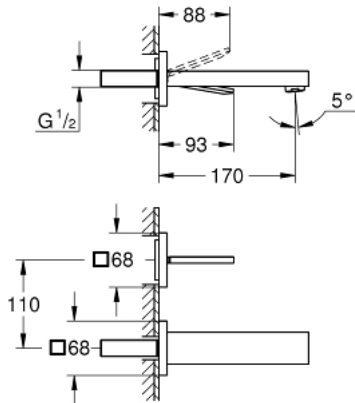

19 997 000 EUROCUBE JOY TWO-HOLE BASIN MIXER M-SIZE

PRODUCT DESCRIPTION

- Colour: chrome
- wall mounted
- trim set for use with rough-in set 23 429 000
- without concealed body
- GROHE EcoJoy - Less water, perfect flow
- maximum flow rate (at 3 bar): 5 l/min
- center distance 110 mm
- projection 170 mm

19 997 000 EUROCUBE JOY TWO-HOLE BASIN MIXER M-SIZE

SPARE PARTS, 4月 2015 – now

1: Lever (Spare part-nr. 46946000)

2: Mousseur (Spare part-nr. 48159000)

3: Extension set, 25 mm (Spare part-nr. 46901000)*

* Optional accessories