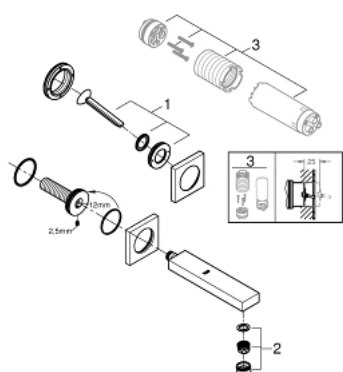

19 997 000 EUROCUBE JOY TWO-HOLE BASIN MIXER M-SIZE

PRODUCT DESCRIPTION

- Colour: chrome
- wall mounted
- trim set for use with rough-in set 23 429 000
- without concealed body
- GROHE EcoJoy - Less water, perfect flow
- maximum flow rate (at 3 bar): 5 l/min
- center distance 110 mm
- projection 170 mm

19 997 000 EUROCUBE JOY TWO-HOLE BASIN MIXER M-SIZE

SPARE PARTS, 4月 2015 – now

1: Lever (Spare part-nr. 46946000)

2: Mousseur (Spare part-nr. 48159000)

3: Extension set, 25 mm (Spare part-nr. 46901000)*

* Optional accessories