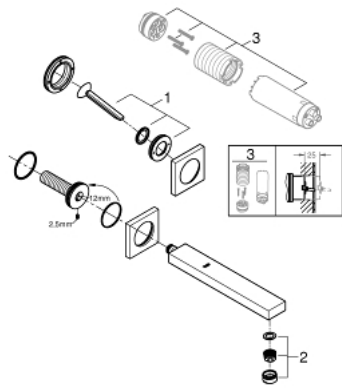

19 998 000 **EUROCUBE JOY 2-HOLE BASIN MIXER**
L-SIZE

PRODUCT DESCRIPTION

- Colour: chrome
- wall mounted
- trim set for use with rough-in set 23 429 000
- without concealed body
- GROHE LongLife finish
- GROHE EcoJoy - less water, perfect flow
- maximum flow rate (at 3 bar): 5 l/min
- centre distance 110 mm
- projection 230 mm

19 998 000 **EUROCUBE JOY 2-HOLE BASIN MIXER**
L-SIZE

SPARE PARTS, April 2015 – now

1: Lever (Spare part-nr. 46946000)

2: Mousseur (Spare part-nr. 48159000)

3: Extension-set, 25 mm (Spare part-nr. 46901000)*