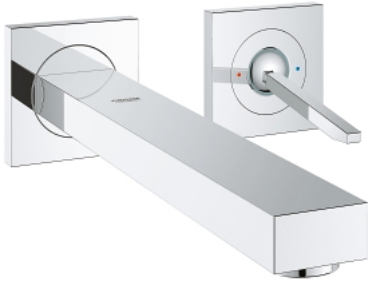

19 998 000 **EUROCUBE JOY 2-HOLE BASIN MIXER**
L-SIZE

PRODUCT DESCRIPTION

- Colour: chrome
- wall mounted
- trim set for use with rough-in set 23 429 000
- without concealed body
- GROHE LongLife finish
- GROHE EcoJoy - less water, perfect flow
- maximum flow rate (at 3 bar): 5 l/min
- centre distance 110 mm
- projection 230 mm

19 998 000 **EUROCUBE JOY 2-HOLE BASIN MIXER**
L-SIZE

SPARE PARTS, April 2015 – now

1: Lever (Spare part-nr. 46946000)

2: Mousseur (Spare part-nr. 48159000)

3: Extension-set, 25 mm (Spare part-nr. 46901000)*