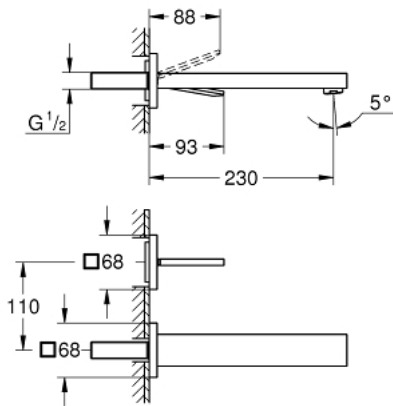

19 998 000 **EUROCUBE JOY 2-HOLE BASIN MIXER**
L-SIZE

PRODUCT DESCRIPTION

- Colour: chrome
- wall mounted
- trim set for use with rough-in set 23 429 000
- without concealed body
- GROHE LongLife finish
- GROHE EcoJoy - less water, perfect flow
- maximum flow rate (at 3 bar): 5 l/min
- centre distance 110 mm
- projection 230 mm

19 998 000 **EUROCUBE JOY 2-HOLE BASIN MIXER**
L-SIZE

SPARE PARTS, April 2015 – now

1: Lever (Spare part-nr. 46946000)

2: Mousseur (Spare part-nr. 48159000)

3: Extension-set, 25 mm (Spare part-nr. 46901000)*