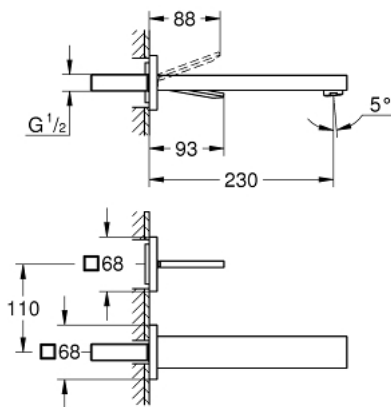

19 998 000 EUROCUBE JOY TWO-HOLE BASIN MIXER L-SIZE

PRODUCT DESCRIPTION

- Colour: chrome
- wall mounted
- trim set for use with rough-in set 23 429 000
- without concealed body
- GROHE LongLife finish
- GROHE EcoJoy - Less water, perfect flow
- maximum flow rate (at 3 bar): 5 l/min
- center distance 110 mm
- projection 230 mm

19 998 000 **EUROCUBE JOY TWO-HOLE BASIN MIXER**
L-SIZE

SPARE PARTS, 4月 2015 – now

1: Lever (Spare part-nr. 46946000)

2: Mousseur (Spare part-nr. 48159000)

3: Extension set, 25 mm (Spare part-nr. 46901000)*