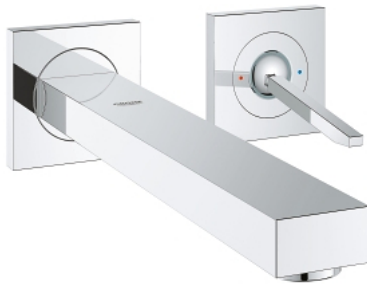

19 998 000 EUROCUBE JOY TWO-HOLE BASIN MIXER L-SIZE

PRODUCT DESCRIPTION

- Colour: chrome
- wall mounted
- trim set for use with rough-in set 23 429 000
- without concealed body
- GROHE LongLife finish
- GROHE EcoJoy - Less water, perfect flow
- maximum flow rate (at 3 bar): 5 l/min
- center distance 110 mm
- projection 230 mm

19 998 000 **EUROCUBE JOY TWO-HOLE BASIN MIXER**
L-SIZE

SPARE PARTS, 4月 2015 – now

1: Lever (Spare part-nr. 46946000)

2: Mousseur (Spare part-nr. 48159000)

3: Extension set, 25 mm (Spare part-nr. 46901000)*