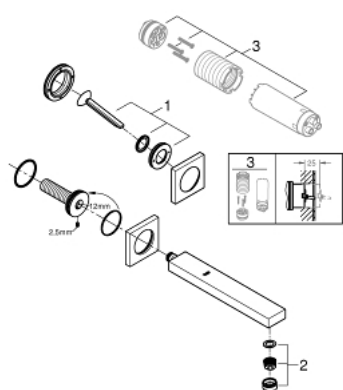

19 998 000 EUROCUBE JOY TWO-HOLE BASIN MIXER L-SIZE

PRODUCT DESCRIPTION

- Colour: chrome
- wall mounted
- trim set for use with rough-in set 23 429 000
- without concealed body
- GROHE LongLife finish
- GROHE EcoJoy - Less water, perfect flow
- maximum flow rate (at 3 bar): 5 l/min
- center distance 110 mm
- projection 230 mm

19 998 000 **EUROCUBE JOY TWO-HOLE BASIN MIXER**
L-SIZE

SPARE PARTS, 4月 2015 – now

1: Lever (Spare part-nr. 46946000)

2: Mousseur (Spare part-nr. 48159000)

3: Extension set, 25 mm (Spare part-nr. 46901000)*