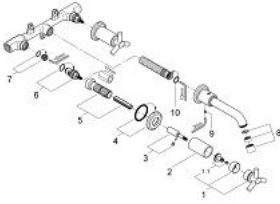

20 000 000 ATRIO 3-HOLE BASIN MIXER

PRODUCT DESCRIPTION

- Colour: chrome
- including concealed body
- GROHE LongLife finish
- centre distance 200 mm
- projection 180 mm
- valves hot/cold with ceramic headparts $1/2^\circ - 90^\circ$
- with Ypsilon handle
- wall mounted

20 000 000 ATRIO 3-HOLE BASIN MIXER

SPARE PARTS, April 2005 – now

- 1: Handle Atrio Ypsilon (Spare part-nr. 45603000)
- 1.1: Replacement handle connection kit (Spare part-nr. 45605000)
- 2: Sleeve (Spare part-nr. 08137000)
- 3: Extension (Spare part-nr. 45607000)
- 4: Escutcheon (Spare part-nr. 45821000)
- 5: Extension 20-80 (Spare part-nr. 45202000)
- 6: Ceramic headpart, 1/2" (Spare part-nr. 45882000)
- 7: Seat (Spare part-nr. 45023000)
- 8: Mousseur (Spare part-nr. 06574000)
- 9: Thread pin (Spare part-nr. 0453800M)
- 10: Seat washer (Spare part-nr. 0128200M)