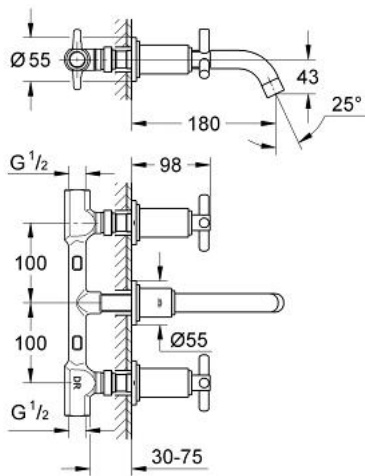

20 000 000 ATRIO 3-HOLE BASIN MIXER

PRODUCT DESCRIPTION

- Colour: chrome
- including concealed body
- GROHE LongLife finish
- centre distance 200 mm
- projection 180 mm
- valves hot/cold with ceramic headparts $1/2^\circ - 90^\circ$
- with Ypsilon handle
- wall mounted

20 000 000 ATRIO 3-HOLE BASIN MIXER

SPARE PARTS, April 2005 – now

- 1: Handle Atrio Ypsilon (Spare part-nr. 45603000)
- 1.1: Replacement handle connection kit (Spare part-nr. 45605000)
- 2: Sleeve (Spare part-nr. 08137000)
- 3: Extension (Spare part-nr. 45607000)
- 4: Escutcheon (Spare part-nr. 45821000)
- 5: Extension 20-80 (Spare part-nr. 45202000)
- 6: Ceramic headpart, 1/2" (Spare part-nr. 45882000)
- 7: Seat (Spare part-nr. 45023000)
- 8: Mousseur (Spare part-nr. 06574000)
- 9: Thread pin (Spare part-nr. 0453800M)
- 10: Seat washer (Spare part-nr. 0128200M)