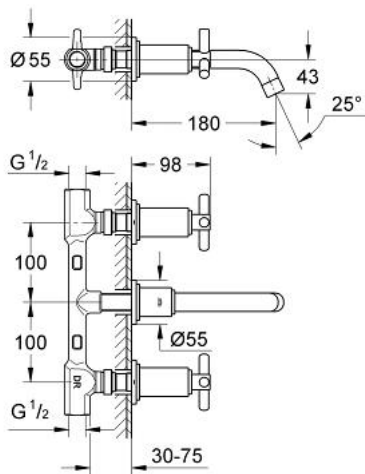

### PRODUCT DESCRIPTION

- Colour: chrome
- including concealed body
- GROHE LongLife finish
- center distance 200 mm
- projection 180 mm
- valves hot/cold with ceramic headparts 1/2" - 90°
- with Ypsilon handle
- wall mounted

### SPARE PARTS, 4月 2005 – now

- 1: Handle Atrio Ypsilon (Spare part-nr. 45603000)
- 1.1: Replacement handle connection kit (Spare part-nr. 45605000)
- 2: Sleeve (Spare part-nr. 08137000)
- 3: Extension for spindle (Spare part-nr. 45607000)
- 4: Escutcheon (Spare part-nr. 45821000)
- 5: Extension set, 80 mm (Spare part-nr. 45202000)
- 6: Ceramic headpart 1/2" (Spare part-nr. 45882000)
- 7: Seat (Spare part-nr. 45023000)
- 8: Mousseur (Spare part-nr. 06574000)
- 9: Thread pin (Spare part-nr. 0453800M)
- 10: Sealing washer (Spare part-nr. 0128200M)