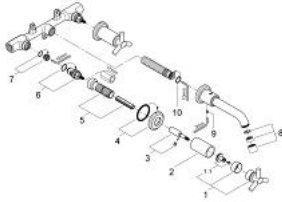

### PRODUCT DESCRIPTION

- Colour: chrome
- including concealed body
- GROHE LongLife finish
- center distance 200 mm
- projection 180 mm
- valves hot/cold with ceramic headparts 1/2" - 90°
- with Ypsilon handle
- wall mounted

### SPARE PARTS, 4月 2005 – now

- 1: Handle Atrio Ypsilon (Spare part-nr. 45603000)
- 1.1: Replacement handle connection kit (Spare part-nr. 45605000)
- 2: Sleeve (Spare part-nr. 08137000)
- 3: Extension for spindle (Spare part-nr. 45607000)
- 4: Escutcheon (Spare part-nr. 45821000)
- 5: Extension set, 80 mm (Spare part-nr. 45202000)
- 6: Ceramic headpart 1/2" (Spare part-nr. 45882000)
- 7: Seat (Spare part-nr. 45023000)
- 8: Mousseur (Spare part-nr. 06574000)
- 9: Thread pin (Spare part-nr. 0453800M)
- 10: Sealing washer (Spare part-nr. 0128200M)