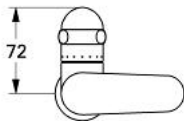

## 20 003 000 SENTOSA PILLAR TAP

### PRODUCT DESCRIPTION

- Colour: chrome
- ceramic headpart 1/2", 180°
- cast spout with Mousseur
- with small handle
- marking: blue
- GROHE LongLife finish

### SPARE PARTS, January 1993 – now

- 1: Handle (Spare part-nr. 45550IP0)
- 1.1: Replacement handle connection kit (Spare part-nr. 45186000)
  - 1.1.1: O-ring  $\varnothing 18.2 \times \varnothing 1.7$  (Spare part-nr. 0392400M)
- 1.2: Guide ring (Spare part-nr. 0202100M)
- 2: Ceramic headpart, 1/2" (Spare part-nr. 45346000)
- 2.1: O-ring  $\varnothing 18.2 \times \varnothing 1.7$  (Spare part-nr. 0392400M)
- 3: Mousseur (Spare part-nr. 13929000)
  - 3.1: Repl. kit f. Mousseur M22x1 and M24x1 (Spare part-nr. 45002000)
- 4: Escutcheon (Spare part-nr. 45552000)
- 5: Shank mounting kit (Spare part-nr. 45553000)
- 6: Coupling nut 1/2" x 10.5 mm (Spare part-nr. 1290100M)
  - 6.1: Fibre seal dia. 12x2 mm (Spare part-nr. 0138900M)