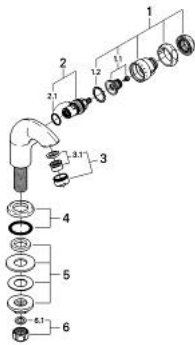

## 20 003 000 SENTOSA PILLAR TAP

### PRODUCT DESCRIPTION

- Colour: chrome
- ceramic headpart 1/2", 180°
- cast spout with Mousseur
- with small handle
- marking: blue
- GROHE LongLife finish

### SPARE PARTS, January 1993 – now

- 1: Handle (Spare part-nr. 45550IP0)
- 1.1: Replacement handle connection kit (Spare part-nr. 45186000)
  - 1.1.1: O-ring  $\varnothing 18.2 \times \varnothing 1.7$  (Spare part-nr. 0392400M)
- 1.2: Guide ring (Spare part-nr. 0202100M)
- 2: Ceramic headpart, 1/2" (Spare part-nr. 45346000)
- 2.1: O-ring  $\varnothing 18.2 \times \varnothing 1.7$  (Spare part-nr. 0392400M)
- 3: Mousseur (Spare part-nr. 13929000)
  - 3.1: Repl. kit f. Mousseur M22x1 and M24x1 (Spare part-nr. 45002000)
- 4: Escutcheon (Spare part-nr. 45552000)
- 5: Shank mounting kit (Spare part-nr. 45553000)
- 6: Coupling nut 1/2" x 10.5 mm (Spare part-nr. 1290100M)
  - 6.1: Fibre seal dia. 12x2 mm (Spare part-nr. 0138900M)