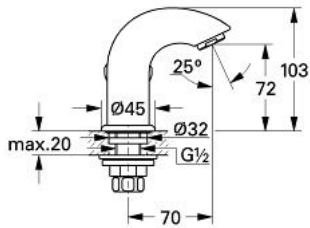

### PRODUCT DESCRIPTION

- Colour: chrome
- ceramic headpart 1/2", 180°
- cast spout with Mousseur
- with small handle
- marking: blue
- GROHE LongLife finish

### SPARE PARTS, January 1993 – now

- 1: Handle (Spare part-nr. 45550IP0)
- 1.1: Replacement handle connection kit (Spare part-nr. 45186000)
  - 1.1.1: O-ring  $\varnothing 18.2 \times \varnothing 1.7$  (Spare part-nr. 0392400M)
- 1.2: Guide ring (Spare part-nr. 0202100M)
- 2: Ceramic headpart, 1/2" (Spare part-nr. 45346000)
- 2.1: O-ring  $\varnothing 18.2 \times \varnothing 1.7$  (Spare part-nr. 0392400M)
- 3: Mousseur (Spare part-nr. 13929000)
  - 3.1: Repl. kit f. Mousseur M22x1 and M24x1 (Spare part-nr. 45002000)
- 4: Escutcheon (Spare part-nr. 45552000)
- 5: Shank mounting kit (Spare part-nr. 45553000)
- 6: Coupling nut 1/2" x 10.5 mm (Spare part-nr. 1290100M)
  - 6.1: Fibre seal dia. 12x2 mm (Spare part-nr. 0138900M)