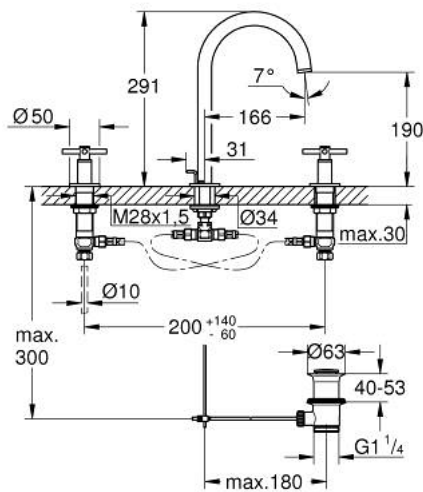

20 008 003 ATRIO THREE-HOLE BASIN MIXER 1/2" M-SIZE

PRODUCT DESCRIPTION

- Colour: chrome
- ceramic headparts 1/2", 90°
- GROHE LongLife finish
- GROHE EcoJoy 5.7 l/min laminar mousseur
- swivel tubular spout with mousseur and stop limiter
- pop-up waste set 1 1/4"
- pressure-proof flexible connection hoses between spout and side valves
- with cross handles
- Two different sets of caps included. One set with "H" and "C" marking, one set without marking.

20 008 003 ATRIO THREE-HOLE BASIN MIXER 1/2" M-SIZE

SPARE PARTS, 4月 2017 – now

- 1: Cross handles (Spare part-nr. 18026003)
 - 2: Ceramic headpart 1/2" (Spare part-nr. 45882000)
 - 2.1: O-ring Ø 18.2 x Ø 1.7 (Spare part-nr. 0392400M)
 - 3: Ceramic headpart 1/2" (Spare part-nr. 45883000)
 - 3.1: O-ring Ø 18.2 x Ø 1.7 (Spare part-nr. 0392400M)
 - 4: Coupling nut 1/2" (Spare part-nr. 1290100M)*
 - 5: Safety ring (Spare part-nr. 4826600M)
 - 6: Laminar flow straightener (Spare part-nr. 48408000)
 - 7: Sealing washer (Spare part-nr. 0128500M)
 - 8: Pop-up rod (Spare part-nr. 65196000)
 - 9: Fixing clamp (Spare part-nr. 6554100M)
 - 10: Flexible connection hose (Spare part-nr. 45704000)
 - 11: Waste set 1 1/4" (Spare part-nr. 28910000)
 - 11.1: Plug (Spare part-nr. 07182000)
 - 11.2: Eccentric rod (Spare part-nr. 07052000)
 - 12: Coupling nut 1/2" x 14.5 mm (Spare part-nr. 1290200M)*
 - 13: Eccentric rod (Spare part-nr. 07341000)*
- * Optional accessories