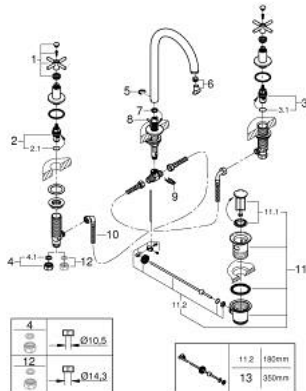

20 008 003 ATRIO THREE-HOLE BASIN MIXER 1/2" M-SIZE

PRODUCT DESCRIPTION

- Colour: chrome
- ceramic headparts 1/2", 90°
- GROHE LongLife finish
- GROHE EcoJoy 5.7 l/min laminar mousseur
- swivel tubular spout with mousseur and stop limiter
- pop-up waste set 1 1/4"
- pressure-proof flexible connection hoses between spout and side valves
- with cross handles
- Two different sets of caps included. One set with "H" and "C" marking, one set without marking.

20 008 003 ATRIO THREE-HOLE BASIN MIXER 1/2" M-SIZE

SPARE PARTS, 4月 2017 – now

- 1: Cross handles (Spare part-nr. 18026003)
 - 2: Ceramic headpart 1/2" (Spare part-nr. 45882000)
 - 2.1: O-ring Ø 18.2 x Ø 1.7 (Spare part-nr. 0392400M)
 - 3: Ceramic headpart 1/2" (Spare part-nr. 45883000)
 - 3.1: O-ring Ø 18.2 x Ø 1.7 (Spare part-nr. 0392400M)
 - 4: Coupling nut 1/2" (Spare part-nr. 1290100M)*
 - 5: Safety ring (Spare part-nr. 4826600M)
 - 6: Laminar flow straightener (Spare part-nr. 48408000)
 - 7: Sealing washer (Spare part-nr. 0128500M)
 - 8: Pop-up rod (Spare part-nr. 65196000)
 - 9: Fixing clamp (Spare part-nr. 6554100M)
 - 10: Flexible connection hose (Spare part-nr. 45704000)
 - 11: Waste set 1 1/4" (Spare part-nr. 28910000)
 - 11.1: Plug (Spare part-nr. 07182000)
 - 11.2: Eccentric rod (Spare part-nr. 07052000)
 - 12: Coupling nut 1/2" x 14.5 mm (Spare part-nr. 1290200M)*
 - 13: Eccentric rod (Spare part-nr. 07341000)*
- * Optional accessories