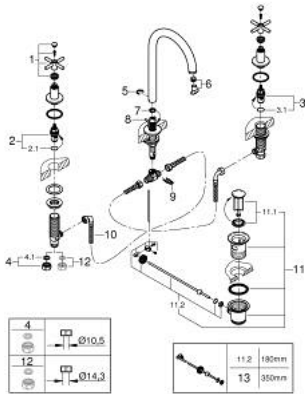

20 008 AL3 ATRIO THREE-HOLE BASIN MIXER 1/2" M-SIZE

PRODUCT DESCRIPTION

- Colour: brushed hard graphite
- ceramic headparts 1/2", 90°
- GROHE LongLife finish
- GROHE EcoJoy 5.7 l/min laminar mousseur
- swivel tubular spout with mousseur and stop limiter
- pop-up waste set 1 1/4"
- pressure-proof flexible connection hoses between spout and side valves
- with cross handles
- Two different sets of caps included. One set with "H" and "C" marking, one set without marking.

20 008 AL3 ATRIO THREE-HOLE BASIN MIXER 1/2" M-SIZE

SPARE PARTS, 4月 2017 – now

- 1: Cross handles (Spare part-nr. 18026AL3)
 - 2: Ceramic headpart 1/2" (Spare part-nr. 45882000)
 - 2.1: O-ring Ø 18.2 x Ø 1.7 (Spare part-nr. 0392400M)
 - 3: Ceramic headpart 1/2" (Spare part-nr. 45883000)
 - 3.1: O-ring Ø 18.2 x Ø 1.7 (Spare part-nr. 0392400M)
 - 4: Coupling nut 1/2" (Spare part-nr. 1290100M)*
 - 5: Safety ring (Spare part-nr. 4826600M)
 - 6: Laminar flow straightener (Spare part-nr. 48408000)
 - 7: Sealing washer (Spare part-nr. 0128500M)
 - 8: Pop-up rod (Spare part-nr. 65196AL0)
 - 9: Fixing clamp (Spare part-nr. 6554100M)
 - 10: Flexible connection hose (Spare part-nr. 45704000)
 - 11: Waste set 1 1/4" (Spare part-nr. 28910AL0)
 - 11.1: Plug (Spare part-nr. 07182AL0)
 - 11.2: Eccentric rod (Spare part-nr. 07052000)
 - 12: Coupling nut 1/2" x 14.5 mm (Spare part-nr. 1290200M)*
 - 13: Eccentric rod (Spare part-nr. 07341000)*
- * Optional accessories