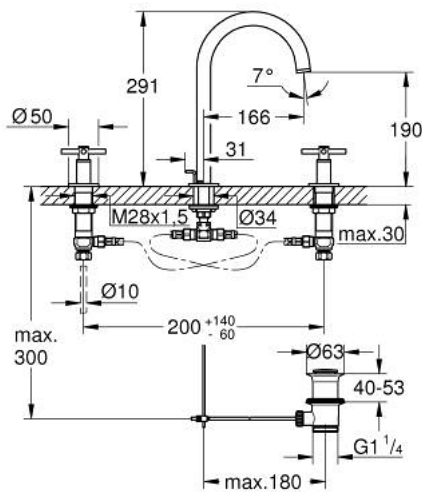

20 008 AL3 ATRIO THREE-HOLE BASIN MIXER 1/2" M-SIZE

PRODUCT DESCRIPTION

- Colour: brushed hard graphite
- ceramic headparts 1/2", 90°
- GROHE LongLife finish
- GROHE EcoJoy 5.7 l/min laminar mousseur
- swivel tubular spout with mousseur and stop limiter
- pop-up waste set 1 1/4"
- pressure-proof flexible connection hoses between spout and side valves
- with cross handles
- Two different sets of caps included. One set with "H" and "C" marking, one set without marking.

20 008 AL3 ATRIO THREE-HOLE BASIN MIXER 1/2" M-SIZE

SPARE PARTS, 4月 2017 – now

- 1: Cross handles (Spare part-nr. 18026AL3)
 - 2: Ceramic headpart 1/2" (Spare part-nr. 45882000)
 - 2.1: O-ring Ø 18.2 x Ø 1.7 (Spare part-nr. 0392400M)
 - 3: Ceramic headpart 1/2" (Spare part-nr. 45883000)
 - 3.1: O-ring Ø 18.2 x Ø 1.7 (Spare part-nr. 0392400M)
 - 4: Coupling nut 1/2" (Spare part-nr. 1290100M)*
 - 5: Safety ring (Spare part-nr. 4826600M)
 - 6: Laminar flow straightener (Spare part-nr. 48408000)
 - 7: Sealing washer (Spare part-nr. 0128500M)
 - 8: Pop-up rod (Spare part-nr. 65196AL0)
 - 9: Fixing clamp (Spare part-nr. 6554100M)
 - 10: Flexible connection hose (Spare part-nr. 45704000)
 - 11: Waste set 1 1/4" (Spare part-nr. 28910AL0)
 - 11.1: Plug (Spare part-nr. 07182AL0)
 - 11.2: Eccentric rod (Spare part-nr. 07052000)
 - 12: Coupling nut 1/2" x 14.5 mm (Spare part-nr. 1290200M)*
 - 13: Eccentric rod (Spare part-nr. 07341000)*
- * Optional accessories