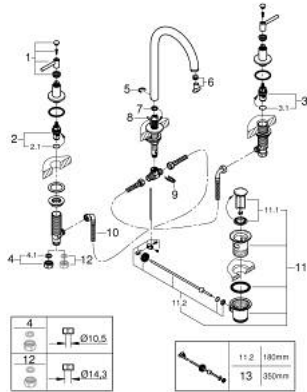

20 009 003 ATRIO 3-HOLE BASIN MIXER M-SIZE

PRODUCT DESCRIPTION

- Colour: chrome
- ceramic headparts 1/2", 90°
- GROHE LongLife finish
- GROHE EcoJoy 5.7 l/min laminar mousseur
- swivelling tubular spout with Mousseur and stop limiter
- pop-up waste set 1 1/4"
- flexible connection hoses between spout and side valves
- with lever handles
- Two different sets of caps included. One set with "H" and "C" marking, one set without marking.

20 009 003 **ATRIO 3-HOLE BASIN MIXER**
M-SIZE

SPARE PARTS, April 2017 – now

- 1: Lever handles (Spare part-nr. 18027003)
- 2: Ceramic headpart, 1/2" (Spare part-nr. 45882000)
- 2.1: O-ring $\varnothing 18.2 \times \varnothing 1.7$ (Spare part-nr. 0392400M)
- 3: Ceramic headpart, 1/2" (Spare part-nr. 45883000)
- 3.1: O-ring $\varnothing 18.2 \times \varnothing 1.7$ (Spare part-nr. 0392400M)
- 4: Coupling nut 1/2" x 10.5 mm (Spare part-nr. 1290100M)
- 4.1: Fibre seal dia. 12x2 mm (Spare part-nr. 0138900M)
- 5: Safety ring (Spare part-nr. 4826600M)
- 6: Flow straightener (Spare part-nr. 48408000)
- 7: Sealing washer (Spare part-nr. 0128500M)
- 8: Pop-up rod (Spare part-nr. 65196000)
- 9: Fixing clamp (Spare part-nr. 6554100M)
- 10: Flexible connection hose (Spare part-nr. 45704000)
- 11: Pop-up waste set 1 1/4" (Spare part-nr. 28910000)
- 11.1: Plug (Spare part-nr. 07182000)
- 11.2: Eccentric rod (Spare part-nr. 07052000)
- 12: Coupling nut 1/2" x 14.5 mm (Spare part-nr. 1290200M)*
- 13: Eccentric rod (Spare part-nr. 07341000)*