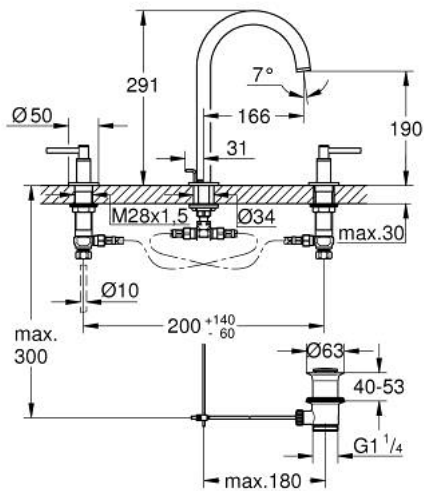

20 009 003 ATRIO 3-HOLE BASIN MIXER M-SIZE

PRODUCT DESCRIPTION

- Colour: chrome
- ceramic headparts 1/2", 90°
- GROHE LongLife finish
- GROHE EcoJoy 5.7 l/min laminar mousseur
- swivelling tubular spout with Mousseur and stop limiter
- pop-up waste set 1 1/4"
- flexible connection hoses between spout and side valves
- with lever handles
- Two different sets of caps included. One set with "H" and "C" marking, one set without marking.

20 009 003 **ATRIO 3-HOLE BASIN MIXER**
M-SIZE

SPARE PARTS, April 2017 – now

- 1: Lever handles (Spare part-nr. 18027003)
- 2: Ceramic headpart, 1/2" (Spare part-nr. 45882000)
- 2.1: O-ring $\varnothing 18.2 \times \varnothing 1.7$ (Spare part-nr. 0392400M)
- 3: Ceramic headpart, 1/2" (Spare part-nr. 45883000)
- 3.1: O-ring $\varnothing 18.2 \times \varnothing 1.7$ (Spare part-nr. 0392400M)
- 4: Coupling nut 1/2" x 10.5 mm (Spare part-nr. 1290100M)
- 4.1: Fibre seal dia. 12x2 mm (Spare part-nr. 0138900M)
- 5: Safety ring (Spare part-nr. 4826600M)
- 6: Flow straightener (Spare part-nr. 48408000)
- 7: Sealing washer (Spare part-nr. 0128500M)
- 8: Pop-up rod (Spare part-nr. 65196000)
- 9: Fixing clamp (Spare part-nr. 6554100M)
- 10: Flexible connection hose (Spare part-nr. 45704000)
- 11: Pop-up waste set 1 1/4" (Spare part-nr. 28910000)
- 11.1: Plug (Spare part-nr. 07182000)
- 11.2: Eccentric rod (Spare part-nr. 07052000)
- 12: Coupling nut 1/2" x 14.5 mm (Spare part-nr. 1290200M)*
- 13: Eccentric rod (Spare part-nr. 07341000)*