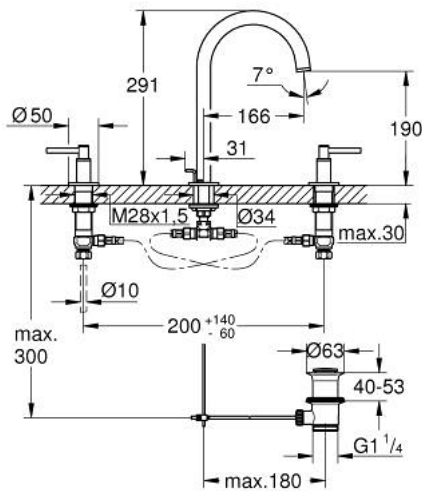

## 20 009 003 ATRIO THREE-HOLE BASIN MIXER 1/2" M-SIZE

### PRODUCT DESCRIPTION

- Colour: chrome
- ceramic headparts 1/2", 90°
- GROHE LongLife finish
- GROHE EcoJoy 5.7 l/min laminar mousseur
- swivel tubular spout with mousseur and stop limiter
- pop-up waste set 1 1/4"
- flexible connection hoses between spout and side valves
- with lever handles
- Two different sets of caps included. One set with "H" and "C" marking, one set without marking.

### SPARE PARTS, 4月 2017 – now

- 1: Lever handles (Spare part-nr. 18027003)
- 2: Ceramic headpart 1/2" (Spare part-nr. 45882000)
- 2.1: O-ring Ø 18.2 x Ø 1.7 (Spare part-nr. 0392400M)
- 3: Ceramic headpart 1/2" (Spare part-nr. 45883000)
- 3.1: O-ring Ø 18.2 x Ø 1.7 (Spare part-nr. 0392400M)
- 4: Coupling nut 1/2" (Spare part-nr. 1290100M)
- 4.1: Fibre seal Ø 18,5 x Ø 12 x 2 (Spare part-nr. 0138900M)
- 5: Safety ring (Spare part-nr. 4826600M)
- 6: Laminar flow straightener (Spare part-nr. 48408000)
- 7: Sealing washer (Spare part-nr. 0128500M)
- 8: Pop-up rod (Spare part-nr. 65196000)
- 9: Fixing clamp (Spare part-nr. 6554100M)
- 10: Flexible connection hose (Spare part-nr. 45704000)
- 11: Waste set 1 1/4" (Spare part-nr. 28910000)
- 11.1: Plug (Spare part-nr. 07182000)
- 11.2: Eccentric rod (Spare part-nr. 07052000)
- 12: Coupling nut 1/2" x 14.5 mm (Spare part-nr. 1290200M)\*
- 13: Eccentric rod (Spare part-nr. 07341000)\*