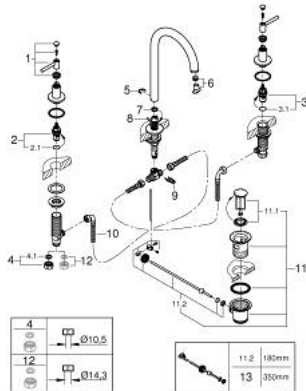

## 20 009 003 ATRIO THREE-HOLE BASIN MIXER 1/2" M-SIZE

### PRODUCT DESCRIPTION

- Colour: chrome
- ceramic headparts 1/2", 90°
- GROHE LongLife finish
- GROHE EcoJoy 5.7 l/min laminar mousseur
- swivel tubular spout with mousseur and stop limiter
- pop-up waste set 1 1/4"
- flexible connection hoses between spout and side valves
- with lever handles
- Two different sets of caps included. One set with "H" and "C" marking, one set without marking.

### SPARE PARTS, 4月 2017 – now

- 1: Lever handles (Spare part-nr. 18027003)
- 2: Ceramic headpart 1/2" (Spare part-nr. 45882000)
- 2.1: O-ring Ø 18.2 x Ø 1.7 (Spare part-nr. 0392400M)
- 3: Ceramic headpart 1/2" (Spare part-nr. 45883000)
- 3.1: O-ring Ø 18.2 x Ø 1.7 (Spare part-nr. 0392400M)
- 4: Coupling nut 1/2" (Spare part-nr. 1290100M)
- 4.1: Fibre seal Ø 18,5 x Ø 12 x 2 (Spare part-nr. 0138900M)
- 5: Safety ring (Spare part-nr. 4826600M)
- 6: Laminar flow straightener (Spare part-nr. 48408000)
- 7: Sealing washer (Spare part-nr. 0128500M)
- 8: Pop-up rod (Spare part-nr. 65196000)
- 9: Fixing clamp (Spare part-nr. 6554100M)
- 10: Flexible connection hose (Spare part-nr. 45704000)
- 11: Waste set 1 1/4" (Spare part-nr. 28910000)
- 11.1: Plug (Spare part-nr. 07182000)
- 11.2: Eccentric rod (Spare part-nr. 07052000)
- 12: Coupling nut 1/2" x 14.5 mm (Spare part-nr. 1290200M)\*
- 13: Eccentric rod (Spare part-nr. 07341000)\*