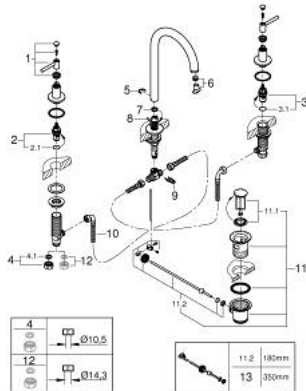

## 20 009 003 ATRIO THREE-HOLE BASIN MIXER 1/2" M-SIZE

### PRODUCT DESCRIPTION

- Colour: chrome
- ceramic headparts 1/2", 90°
- GROHE LongLife finish
- 5.7 l/min laminar mousseur
- swivel tubular spout with mousseur and stop limiter
- pop-up waste set 1 1/4"
- flexible connection hoses between spout and side valves
- with lever handles
- Two different sets of caps included. One set with "H" and "C" marking, one set without marking.

### SPARE PARTS, 4月 2017 – now

- 1: Lever handles (Spare part-nr. 18027003)
- 2: Ceramic headpart 1/2" (Spare part-nr. 45882000)
- 2.1: O-ring Ø 18.2 x Ø 1.7 (Spare part-nr. 0392400M)
- 3: Ceramic headpart 1/2" (Spare part-nr. 45883000)
- 3.1: O-ring Ø 18.2 x Ø 1.7 (Spare part-nr. 0392400M)
- 4: Coupling nut 1/2" (Spare part-nr. 1290100M)
- 4.1: Fibre seal Ø 18,5 x Ø 12 x 2 (Spare part-nr. 0138900M)
- 5: Safety ring (Spare part-nr. 4826600M)
- 6: Laminar flow straightener (Spare part-nr. 48408000)
- 7: Sealing washer (Spare part-nr. 0128500M)
- 8: Pop-up rod (Spare part-nr. 65196000)
- 9: Fixing clamp (Spare part-nr. 6554100M)
- 10: Flexible connection hose (Spare part-nr. 45704000)
- 11: Waste set 1 1/4" (Spare part-nr. 28910000)
- 11.1: Plug (Spare part-nr. 07182000)
- 11.2: Eccentric rod (Spare part-nr. 07052000)
- 12: Coupling nut 1/2" x 14.5 mm (Spare part-nr. 1290200M)\*
- 13: Eccentric rod (Spare part-nr. 07341000)\*