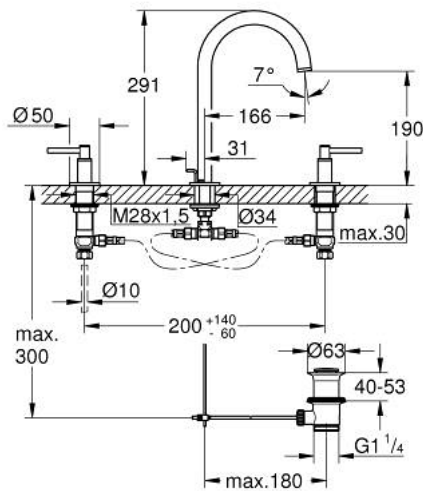

## 20 009 003 ATRIO THREE-HOLE BASIN MIXER 1/2" M-SIZE

### PRODUCT DESCRIPTION

- Colour: chrome
- ceramic headparts 1/2", 90°
- GROHE LongLife finish
- 5.7 l/min laminar mousseur
- swivel tubular spout with mousseur and stop limiter
- pop-up waste set 1 1/4"
- flexible connection hoses between spout and side valves
- with lever handles
- Two different sets of caps included. One set with "H" and "C" marking, one set without marking.

### SPARE PARTS, 4月 2017 – now

- 1: Lever handles (Spare part-nr. 18027003)
- 2: Ceramic headpart 1/2" (Spare part-nr. 45882000)
- 2.1: O-ring Ø 18.2 x Ø 1.7 (Spare part-nr. 0392400M)
- 3: Ceramic headpart 1/2" (Spare part-nr. 45883000)
- 3.1: O-ring Ø 18.2 x Ø 1.7 (Spare part-nr. 0392400M)
- 4: Coupling nut 1/2" (Spare part-nr. 1290100M)
- 4.1: Fibre seal Ø 18,5 x Ø 12 x 2 (Spare part-nr. 0138900M)
- 5: Safety ring (Spare part-nr. 4826600M)
- 6: Laminar flow straightener (Spare part-nr. 48408000)
- 7: Sealing washer (Spare part-nr. 0128500M)
- 8: Pop-up rod (Spare part-nr. 65196000)
- 9: Fixing clamp (Spare part-nr. 6554100M)
- 10: Flexible connection hose (Spare part-nr. 45704000)
- 11: Waste set 1 1/4" (Spare part-nr. 28910000)
- 11.1: Plug (Spare part-nr. 07182000)
- 11.2: Eccentric rod (Spare part-nr. 07052000)
- 12: Coupling nut 1/2" x 14.5 mm (Spare part-nr. 1290200M)\*
- 13: Eccentric rod (Spare part-nr. 07341000)\*