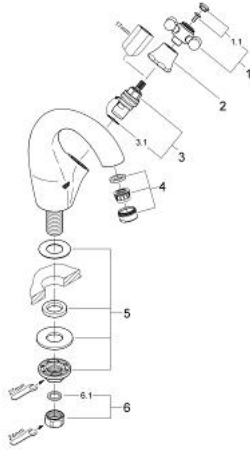

20 013 000 **SINFONIA PILLAR TAP**

PRODUCT DESCRIPTION

- Colour: chrome
- ceramic headpart 1/2", 180°
- cast spout with Mousseur
- with cross handle
- GROHE LongLife finish

Material:	Art.-Nr.	03977							
1:3	Charum	26.05.00							
	Reiner	Techniken							
	Grünhoff								
Distributormat.	Prod.-Nr.								20.013
2000000000	Line								
X	Techniken								

20 013 000 SINFONIA PILLAR TAP

SPARE PARTS, June 2008 – now

- 1: Sinfonia cross handles (Spare part-nr. 45291000)
- 1.1: Marking piece (Spare part-nr. 45305000)
- 2: Cap (Spare part-nr. 00061000)
- 3: Ceramic headpart, 1/2" (Spare part-nr. 45346000)
- 3.1: O-ring $\varnothing 18.2 \times \varnothing 1.7$ (Spare part-nr. 0392400M)
- 4: Mousseur (Spare part-nr. 13929000)
- 5: Shank mounting kit (Spare part-nr. 45004000)
- 6: Coupling nut 1/2" x 10.5 mm (Spare part-nr. 1290100M)
- 6.1: Fibre seal dia. 12x2 mm (Spare part-nr. 0138900M)