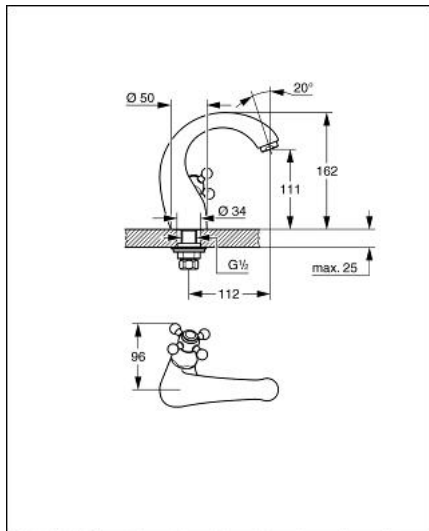

20 013 000 **SINFONIA PILLAR TAP**

PRODUCT DESCRIPTION

- Colour: chrome
- ceramic headpart 1/2", 180°
- cast spout with Mousseur
- with cross handle
- GROHE LongLife finish

Material:	Art.-Nr.	03977							
1:3	Charum	26.05.00							
	Reiner	Techniken							
	Grünhoff								
Distributormat.	Prod.-Nr.								20.013
2000000000	Line								
X	Techniken								

20 013 000 SINFONIA PILLAR TAP

SPARE PARTS, June 2008 – now

- 1: Sinfonia cross handles (Spare part-nr. 45291000)
- 1.1: Marking piece (Spare part-nr. 45305000)
- 2: Cap (Spare part-nr. 00061000)
- 3: Ceramic headpart, 1/2" (Spare part-nr. 45346000)
- 3.1: O-ring $\varnothing 18.2 \times \varnothing 1.7$ (Spare part-nr. 0392400M)
- 4: Mousseur (Spare part-nr. 13929000)
- 5: Shank mounting kit (Spare part-nr. 45004000)
- 6: Coupling nut 1/2" x 10.5 mm (Spare part-nr. 1290100M)
- 6.1: Fibre seal dia. 12x2 mm (Spare part-nr. 0138900M)