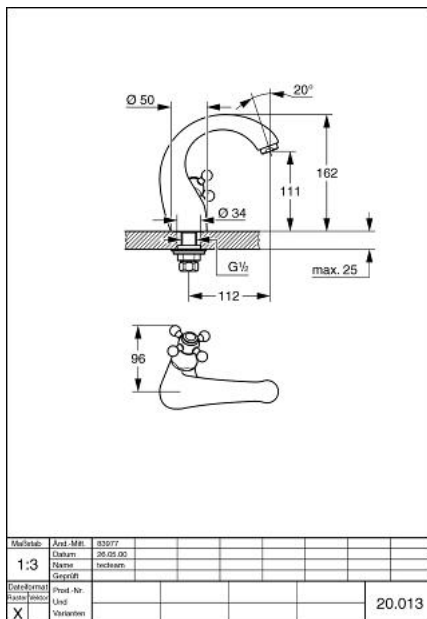

20 013 000 SINFONIA PILLAR TAP 1/2"

PRODUCT DESCRIPTION

- Colour: chrome
- Carbodur ceramic headpart 1/2", 180°
- fastened cast spout with mousseur
- with cross handle
- GROHE LongLife finish

20 013 000 SINFONIA PILLAR TAP 1/2"

SPARE PARTS, 6月 2008 – now

- 1: Cross handle (Spare part-nr. 45291000)
- 1.1: Marking piece (Spare part-nr. 45305000)
- 2: Cover cap (Spare part-nr. 00061000)
- 3: Ceramic headpart 1/2" (Spare part-nr. 45346000)
- 3.1: O-ring $\varnothing 18.2 \times \varnothing 1.7$ (Spare part-nr. 0392400M)
- 4: Mousseur (Spare part-nr. 13929000)
- 5: Shank mounting kit (Spare part-nr. 45004000)
- 6: Coupling nut 1/2" (Spare part-nr. 1290100M)
- 6.1: Fibre seal $\varnothing 18,5 \times \varnothing 12 \times 2$ (Spare part-nr. 0138900M)