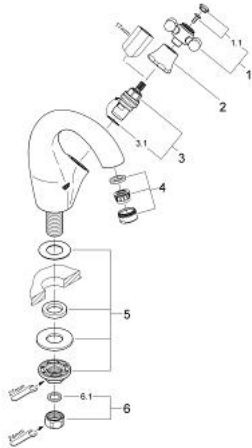

20 013 000 SINFONIA PILLAR TAP 1/2"

PRODUCT DESCRIPTION

- Colour: chrome
- Carbodur ceramic headpart 1/2", 180°
- fastened cast spout with mousseur
- with cross handle
- GROHE LongLife finish

20 013 000 SINFONIA PILLAR TAP 1/2"

SPARE PARTS, 6月 2008 – now

- 1: Cross handle (Spare part-nr. 45291000)
- 1.1: Marking piece (Spare part-nr. 45305000)
- 2: Cover cap (Spare part-nr. 00061000)
- 3: Ceramic headpart 1/2" (Spare part-nr. 45346000)
- 3.1: O-ring $\varnothing 18.2 \times \varnothing 1.7$ (Spare part-nr. 0392400M)
- 4: Mousseur (Spare part-nr. 13929000)
- 5: Shank mounting kit (Spare part-nr. 45004000)
- 6: Coupling nut 1/2" (Spare part-nr. 1290100M)
- 6.1: Fibre seal $\varnothing 18,5 \times \varnothing 12 \times 2$ (Spare part-nr. 0138900M)