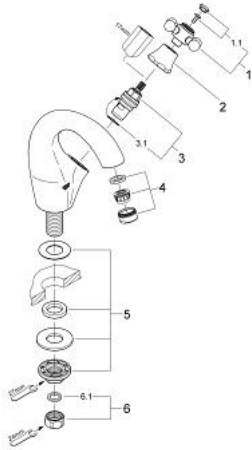

20 013 IG0 SINFONIA PILLAR TAP 1/2"

PRODUCT DESCRIPTION

- Colour: chrome/gold
- Carbodur ceramic headpart 1/2", 180°
- fastened cast spout with mousseur
- with cross handle
- GROHE LongLife finish

20 013 IG0 SINFONIA PILLAR TAP 1/2"

SPARE PARTS, 6月 2008 – now

- 1: Cross handle (Spare part-nr. 45291IG0)
- 1.1: Marking piece (Spare part-nr. 45305000)
- 2: Cover cap (Spare part-nr. 00061000)
- 3: Ceramic headpart 1/2" (Spare part-nr. 45346000)
- 3.1: O-ring $\varnothing 18.2 \times \varnothing 1.7$ (Spare part-nr. 0392400M)
- 4: Mousseur (Spare part-nr. 13929G00)
- 5: Shank mounting kit (Spare part-nr. 45004000)
- 6: Coupling nut 1/2" (Spare part-nr. 1290100M)
- 6.1: Fibre seal $\varnothing 18,5 \times \varnothing 12 \times 2$ (Spare part-nr. 0138900M)