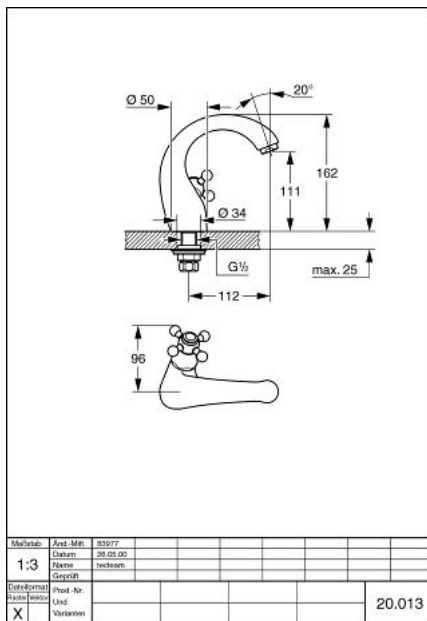

20 013 IG0 SINFONIA PILLAR TAP 1/2"

PRODUCT DESCRIPTION

- Colour: chrome/gold
- Carbodur ceramic headpart 1/2", 180°
- fastened cast spout with mousseur
- with cross handle
- GROHE LongLife finish

20 013 IG0 SINFONIA PILLAR TAP 1/2"

SPARE PARTS, 6月 2008 – now

- 1: Cross handle (Spare part-nr. 45291IG0)
- 1.1: Marking piece (Spare part-nr. 45305000)
- 2: Cover cap (Spare part-nr. 00061000)
- 3: Ceramic headpart 1/2" (Spare part-nr. 45346000)
- 3.1: O-ring $\varnothing 18.2 \times \varnothing 1.7$ (Spare part-nr. 0392400M)
- 4: Mousseur (Spare part-nr. 13929G00)
- 5: Shank mounting kit (Spare part-nr. 45004000)
- 6: Coupling nut 1/2" (Spare part-nr. 1290100M)
- 6.1: Fibre seal $\varnothing 18,5 \times \varnothing 12 \times 2$ (Spare part-nr. 0138900M)