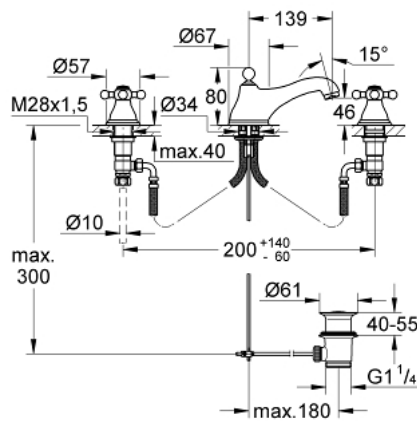

## 20 014 000 SINFONIA THREE-HOLE BASIN MIXER 1/2"

### PRODUCT DESCRIPTION

- Colour: chrome
- Carbodur ceramic headparts 1/2", 180°
- non swivel spout with mousseur
- projection 139 mm
- pressure-proof, flexible connection hoses
- pressure-proof, flexible connection hoses between middle-body and side valves
- union nut with 10.5 mm drilling
- pop-up waste set 1 1/4"
- with cross handles
- GROHE LongLife finish

### SPARE PARTS, 7月 2008 – now

- 1: Cross handle (Spare part-nr. 45291000)
- 1.1: Marking piece (Spare part-nr. 45305000)
- 2: Ceramic headpart 1/2" (Spare part-nr. 45346000)
- 2.1: O-ring Ø 18.2 x Ø 1.7 (Spare part-nr. 0392400M)
- 3: Counter screws M28 x 1.5 (Spare part-nr. 45025000)
- 4: Coupling nut 1/2" (Spare part-nr. 1290100M)
- 4.1: Fibre seal Ø 18,5 x Ø 12 x 2 (Spare part-nr. 0138900M)
- 5: Pop-up rod (Spare part-nr. 07511000)
- 6: Mousseur (Spare part-nr. 13929000)
- 7: Fixing set (Spare part-nr. 45249000)
- 8: Flexible hose (Spare part-nr. 45461000)
- 9: Waste set 1 1/4" (Spare part-nr. 28910000)
- 9.1: Plug (Spare part-nr. 07182000)
- 9.2: Eccentric rod (Spare part-nr. 07052000)