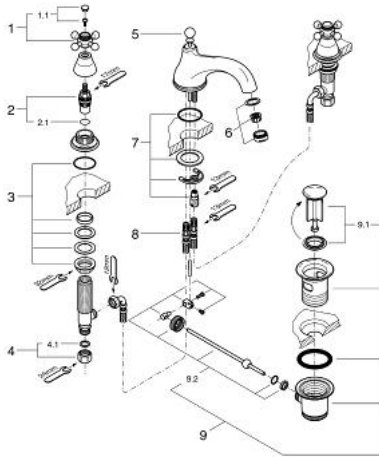

## 20 014 000 SINFONIA THREE-HOLE BASIN MIXER 1/2"

### PRODUCT DESCRIPTION

- Colour: chrome
- Carbodur ceramic headparts 1/2", 180°
- non swivel spout with mousseur
- projection 139 mm
- pressure-proof, flexible connection hoses
- pressure-proof, flexible connection hoses between middle-body and side valves
- union nut with 10.5 mm drilling
- pop-up waste set 1 1/4"
- with cross handles
- GROHE LongLife finish

### SPARE PARTS, 7月 2008 – now

- 1: Cross handle (Spare part-nr. 45291000)
- 1.1: Marking piece (Spare part-nr. 45305000)
- 2: Ceramic headpart 1/2" (Spare part-nr. 45346000)
- 2.1: O-ring Ø 18.2 x Ø 1.7 (Spare part-nr. 0392400M)
- 3: Counter screws M28 x 1.5 (Spare part-nr. 45025000)
- 4: Coupling nut 1/2" (Spare part-nr. 1290100M)
- 4.1: Fibre seal Ø 18,5 x Ø 12 x 2 (Spare part-nr. 0138900M)
- 5: Pop-up rod (Spare part-nr. 07511000)
- 6: Mousseur (Spare part-nr. 13929000)
- 7: Fixing set (Spare part-nr. 45249000)
- 8: Flexible hose (Spare part-nr. 45461000)
- 9: Waste set 1 1/4" (Spare part-nr. 28910000)
- 9.1: Plug (Spare part-nr. 07182000)
- 9.2: Eccentric rod (Spare part-nr. 07052000)