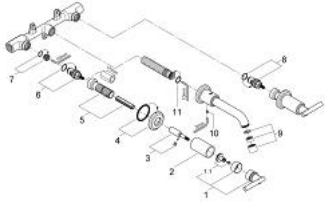

20 019 000 ATRIO 3-HOLE BASIN MIXER

SPARE PARTS, April 2005 – now

- 1: Handle Jota (Spare part-nr. 45609000)
- 1.1: Replacement handle connection kit (Spare part-nr. 45605000)
- 2: Sleeve (Spare part-nr. 08137000)
- 3: Extension (Spare part-nr. 45607000)
- 4: Escutcheon (Spare part-nr. 45821000)
- 5: Extension 20-80 (Spare part-nr. 45202000)
- 6: Ceramic headpart, 1/2" (Spare part-nr. 45882000)
- 7: Seat (Spare part-nr. 45023000)
- 8: Ceramic headpart, 1/2" (Spare part-nr. 45883000)
- 9: Mousseur (Spare part-nr. 06574000)
- 10: Thread pin (Spare part-nr. 0453800M)
- 11: Seat washer (Spare part-nr. 0128200M)