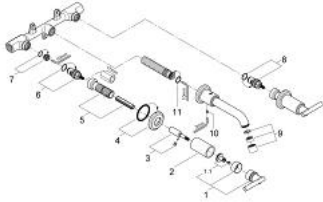

20 019 000 ATRIO THREE-HOLE BASIN MIXER

PRODUCT DESCRIPTION

- Colour: chrome
- wall mounted
- valves hot/cold with ceramic headparts $1/2'' - 90^\circ$
- projection 180 mm
- including concealed body
- center distance 200 mm
- with Jota handle
- GROHE LongLife finish

20 019 000 **ATRIO THREE-HOLE BASIN MIXER**

SPARE PARTS, 4月 2005 – now

- 1: Handle Jota (Spare part-nr. 45609000)
- 1.1: Replacement handle connection kit (Spare part-nr. 45605000)
- 2: Sleeve (Spare part-nr. 08137000)
- 3: Extension for spindle (Spare part-nr. 45607000)
- 4: Escutcheon (Spare part-nr. 45821000)
- 5: Extension set, 80 mm (Spare part-nr. 45202000)
- 6: Ceramic headpart 1/2" (Spare part-nr. 45882000)
- 7: Seat (Spare part-nr. 45023000)
- 8: Ceramic headpart 1/2" (Spare part-nr. 45883000)
- 9: Mousseur (Spare part-nr. 06574000)
- 10: Thread pin (Spare part-nr. 0453800M)
- 11: Sealing washer (Spare part-nr. 0128200M)