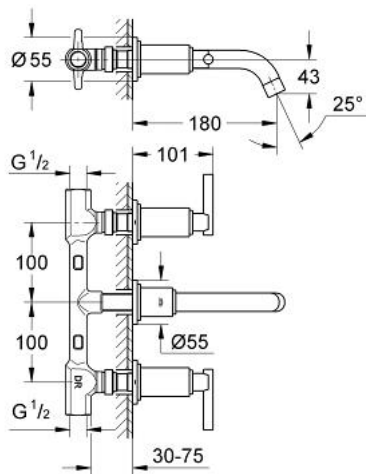

20 019 000 ATRIO THREE-HOLE BASIN MIXER

PRODUCT DESCRIPTION

- Colour: chrome
- wall mounted
- valves hot/cold with ceramic headparts $1/2'' - 90^\circ$
- projection 180 mm
- including concealed body
- center distance 200 mm
- with Jota handle
- GROHE LongLife finish

20 019 000 **ATRIO THREE-HOLE BASIN MIXER**

SPARE PARTS, 4月 2005 – now

- 1: Handle Jota (Spare part-nr. 45609000)
- 1.1: Replacement handle connection kit (Spare part-nr. 45605000)
- 2: Sleeve (Spare part-nr. 08137000)
- 3: Extension for spindle (Spare part-nr. 45607000)
- 4: Escutcheon (Spare part-nr. 45821000)
- 5: Extension set, 80 mm (Spare part-nr. 45202000)
- 6: Ceramic headpart 1/2" (Spare part-nr. 45882000)
- 7: Seat (Spare part-nr. 45023000)
- 8: Ceramic headpart 1/2" (Spare part-nr. 45883000)
- 9: Mousseur (Spare part-nr. 06574000)
- 10: Thread pin (Spare part-nr. 0453800M)
- 11: Sealing washer (Spare part-nr. 0128200M)