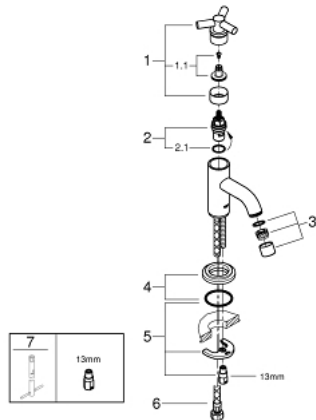

20 021 000 ATRIO PILLAR TAP 1/2" XS-SIZE

PRODUCT DESCRIPTION

- Colour: chrome
- ceramic headpart 1/2" - 90°
- GROHE LongLife finish
- rapid-installation-system
- mousseur
- fixed spout
- flexible connection hoses
- with Ypsilon handle

20 021 000 ATRIO PILLAR TAP 1/2" XS-SIZE

SPARE PARTS, July 2016 – now

- 1: Handle Atrio Ypsilon (Spare part-nr. 45603000)
- 1.1: Replacement handle connection kit (Spare part-nr. 45605000)
- 2: Ceramic headpart, 1/2" (Spare part-nr. 45882000)
- 2.1: O-ring $\varnothing 18.2 \times \varnothing 1.7$ (Spare part-nr. 0392400M)
- 3: Mousseur (Spare part-nr. 06574000)
- 4: Escutcheon (Spare part-nr. 45629000)
- 5: Shank mounting kit (Spare part-nr. 46249000)
- 6: Connection hose (Spare part-nr. 46255000)
- 7: Mounting wrench (Spare part-nr. 19017000)*