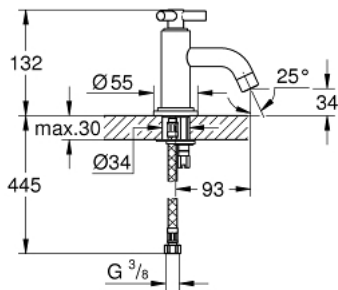

20 021 000 ATRIO PILLAR TAP 1/2" XS-SIZE

PRODUCT DESCRIPTION

- Colour: chrome
- ceramic headpart 1/2" - 90°
- GROHE LongLife finish
- rapid-installation-system
- mousseur
- fixed spout
- flexible connection hoses
- with Ypsilon handle

20 021 000 ATRIO PILLAR TAP 1/2" XS-SIZE

SPARE PARTS, July 2016 – now

- 1: Handle Atrio Ypsilon (Spare part-nr. 45603000)
- 1.1: Replacement handle connection kit (Spare part-nr. 45605000)
- 2: Ceramic headpart, 1/2" (Spare part-nr. 45882000)
- 2.1: O-ring $\varnothing 18.2 \times \varnothing 1.7$ (Spare part-nr. 0392400M)
- 3: Mousseur (Spare part-nr. 06574000)
- 4: Escutcheon (Spare part-nr. 45629000)
- 5: Shank mounting kit (Spare part-nr. 46249000)
- 6: Connection hose (Spare part-nr. 46255000)
- 7: Mounting wrench (Spare part-nr. 19017000)*