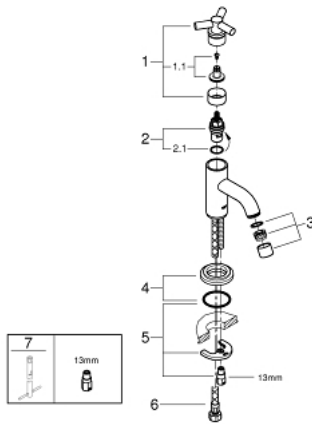

20 021 000 **ATRIO PILLAR TAP 1/2" XS-SIZE**

PRODUCT DESCRIPTION

- Colour: chrome
- headpart 1/2" - 90°
- GROHE LongLife finish
- rapid installation system
- mousseur
- fixed spout
- flexible connection hoses
- with Ypsilon handle

20 021 000 ATRIO PILLAR TAP 1/2" XS-SIZE

SPARE PARTS, 7月 2016 – now

- 1: Handle Atrio Ypsilon (Spare part-nr. 45603000)
 - 1.1: Replacement handle connection kit (Spare part-nr. 45605000)
 - 2: Ceramic headpart 1/2" (Spare part-nr. 45882000)
 - 2.1: O-ring $\varnothing 18.2 \times \varnothing 1.7$ (Spare part-nr. 0392400M)
 - 3: Mousseur (Spare part-nr. 06574000)
 - 4: Escutcheon (Spare part-nr. 45629000)
 - 5: Shank mounting kit (Spare part-nr. 46249000)
 - 6: Connection hose (Spare part-nr. 46255000)
 - 7: Mounting wrench (Spare part-nr. 19017000)*
- * Optional accessories