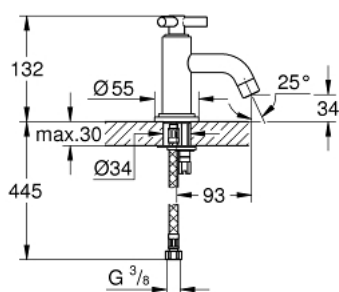

20 021 000 **ATRIO PILLAR TAP 1/2" XS-SIZE**

PRODUCT DESCRIPTION

- Colour: chrome
- headpart 1/2" - 90°
- GROHE LongLife finish
- rapid installation system
- mousseur
- fixed spout
- flexible connection hoses
- with Ypsilon handle

20 021 000 ATRIO PILLAR TAP 1/2" XS-SIZE

SPARE PARTS, 7月 2016 – now

- 1: Handle Atrio Ypsilon (Spare part-nr. 45603000)
 - 1.1: Replacement handle connection kit (Spare part-nr. 45605000)
 - 2: Ceramic headpart 1/2" (Spare part-nr. 45882000)
 - 2.1: O-ring $\varnothing 18.2 \times \varnothing 1.7$ (Spare part-nr. 0392400M)
 - 3: Mousseur (Spare part-nr. 06574000)
 - 4: Escutcheon (Spare part-nr. 45629000)
 - 5: Shank mounting kit (Spare part-nr. 46249000)
 - 6: Connection hose (Spare part-nr. 46255000)
 - 7: Mounting wrench (Spare part-nr. 19017000)*
- * Optional accessories