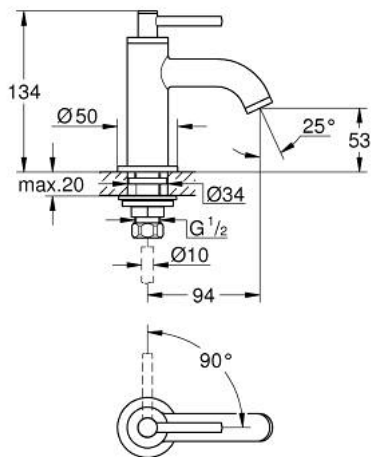

## 20 021 003 ATRIO PILLAR TAP 1/2" XS-SIZE

### PRODUCT DESCRIPTION

- Colour: chrome
- ceramic headpart 1/2" - 90°
- GROHE LongLife finish
- GROHE EcoJoy 5.7 l/min laminar mousseur
- rapid-installation-system
- mousseur
- fixed spout
- with lever handle

### SPARE PARTS, April 2017 – now

- 1: Lever handles (Spare part-nr. 18027003)
- 2: Ceramic headpart, 1/2" (Spare part-nr. 45882000)
- 2.1: O-ring  $\varnothing 18.2 \times \varnothing 1.7$  (Spare part-nr. 0392400M)
- 3: Shank mounting kit (Spare part-nr. 45004000)
- 4: Flow straightener (Spare part-nr. 48408000)
- 5: Coupling nut 1/2" x 10.5 mm (Spare part-nr. 1290100M)
- 5.1: Fibre seal dia. 12x2 mm (Spare part-nr. 0138900M)
- 6: Coupling nut 1/2" x 14.5 mm (Spare part-nr. 1290200M)\*