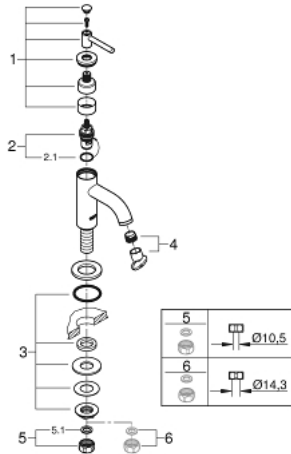

## 20 021 003 ATRIO PILLAR TAP 1/2" XS-SIZE

### PRODUCT DESCRIPTION

- Colour: chrome
- ceramic headpart 1/2" - 90°
- GROHE LongLife finish
- GROHE EcoJoy 5.7 l/min laminar mousseur
- rapid-installation-system
- mousseur
- fixed spout
- with lever handle

### SPARE PARTS, April 2017 – now

- 1: Lever handles (Spare part-nr. 18027003)
- 2: Ceramic headpart, 1/2" (Spare part-nr. 45882000)
- 2.1: O-ring  $\varnothing 18.2 \times \varnothing 1.7$  (Spare part-nr. 0392400M)
- 3: Shank mounting kit (Spare part-nr. 45004000)
- 4: Flow straightener (Spare part-nr. 48408000)
- 5: Coupling nut 1/2" x 10.5 mm (Spare part-nr. 1290100M)
- 5.1: Fibre seal dia. 12x2 mm (Spare part-nr. 0138900M)
- 6: Coupling nut 1/2" x 14.5 mm (Spare part-nr. 1290200M)\*