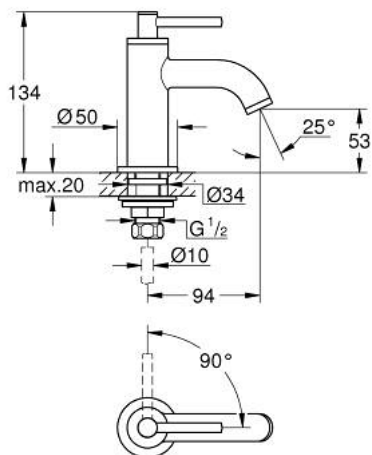

20 021 DC3 ATRIO PILLAR TAP 1/2" XS-SIZE

PRODUCT DESCRIPTION

- Colour: Supersteel
- ceramic headpart 1/2" - 90°
- GROHE LongLife finish
- GROHE EcoJoy 5.7 l/min laminar mousseur
- rapid-installation-system
- mousseur
- fixed spout
- with lever handle

20 021 DC3 ATRIO PILLAR TAP 1/2" XS-SIZE

SPARE PARTS, April 2017 – now

- 1: Lever handles (Spare part-nr. 18027DC3)
- 2: Ceramic headpart, 1/2" (Spare part-nr. 45882000)
- 2.1: O-ring $\varnothing 18.2 \times \varnothing 1.7$ (Spare part-nr. 0392400M)
- 3: Shank mounting kit (Spare part-nr. 45004000)
- 4: Flow straightener (Spare part-nr. 48408000)
- 5: Coupling nut 1/2" x 10.5 mm (Spare part-nr. 1290100M)
- 5.1: Fibre seal dia. 12x2 mm (Spare part-nr. 0138900M)
- 6: Coupling nut 1/2" x 14.5 mm (Spare part-nr. 1290200M)*