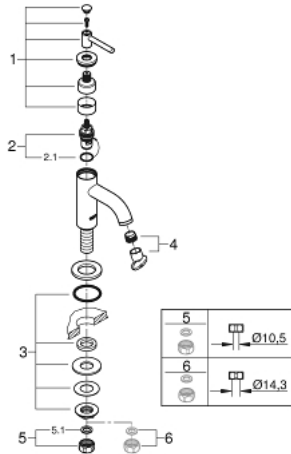

20 021 DC3 ATRIO PILLAR TAP 1/2" XS-SIZE

PRODUCT DESCRIPTION

- Colour: Supersteel
- ceramic headpart 1/2" - 90°
- GROHE LongLife finish
- GROHE EcoJoy 5.7 l/min laminar mousseur
- rapid-installation-system
- mousseur
- fixed spout
- with lever handle

20 021 DC3 ATRIO PILLAR TAP 1/2" XS-SIZE

SPARE PARTS, April 2017 – now

- 1: Lever handles (Spare part-nr. 18027DC3)
- 2: Ceramic headpart, 1/2" (Spare part-nr. 45882000)
- 2.1: O-ring $\varnothing 18.2 \times \varnothing 1.7$ (Spare part-nr. 0392400M)
- 3: Shank mounting kit (Spare part-nr. 45004000)
- 4: Flow straightener (Spare part-nr. 48408000)
- 5: Coupling nut 1/2" x 10.5 mm (Spare part-nr. 1290100M)
- 5.1: Fibre seal dia. 12x2 mm (Spare part-nr. 0138900M)
- 6: Coupling nut 1/2" x 14.5 mm (Spare part-nr. 1290200M)*