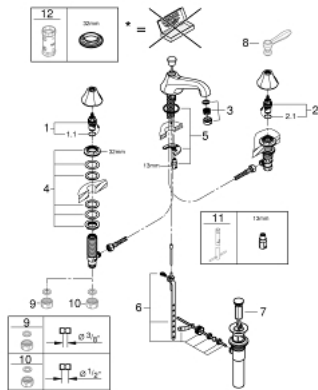

## 20 133 000 **SOMERSET THREE-HOLE BASIN MIXER 1/2"**

### PRODUCT DESCRIPTION

- Colour: chrome
- GROHE LongLife finish
- mousseur
- side valves
- ceramic headparts 1/2", 90°
- pressure-proof flexible connection hoses between spout and side valves
- pop-up waste set 1 1/4"
- without handles
- lever handles 18 172 000 & 18 172 EN0 (sold separately)

## 20 133 000 SOMERSET THREE-HOLE BASIN MIXER 1/2"

### SPARE PARTS, 3月 2016 – now

- 1: Ceramic headpart 1/2" (Spare part-nr. 45882000)
  - 1.1: O-ring Ø 18.2 x Ø 1.7 (Spare part-nr. 0392400M)
  - 2: Ceramic headpart 1/2" (Spare part-nr. 45883000)
  - 2.1: O-ring Ø 18.2 x Ø 1.7 (Spare part-nr. 0392400M)
  - 3: Mousseur (Spare part-nr. 48159000)
  - 4: Counter screws M28 x 1.5 (Spare part-nr. 45025000)
  - 5: Shank mounting kit (Spare part-nr. 46249000)
  - 6: Ball rod (Spare part-nr. 48332000)
  - 7: Plug (Spare part-nr. 48331000)
  - 8: Lever handle (Spare part-nr. 18172000)\*
  - 9: Coupling nut 1/2" (Spare part-nr. 1290100M)\*
  - 10: Coupling nut 1/2" x 14.5 mm (Spare part-nr. 1290200M)\*
  - 11: Mounting wrench (Spare part-nr. 19017000)\*
  - 12: Socket spanner (Spare part-nr. 19332000)\*
- \* Optional accessories