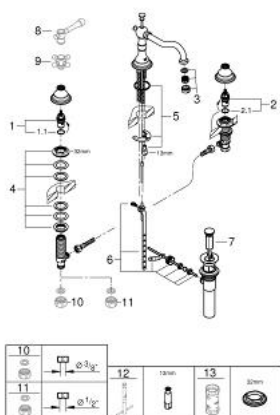

20 134 000 BRIDGEFORD 3-HOLE BASIN MIXER

PRODUCT DESCRIPTION

- Colour: chrome
- GROHE LongLife finish
- mousseur
- side valves
- ceramic headparts 1/2", 90°
- pop-up waste set 1 1/4"
- pressure-proof, flexible connection hoses between spout and side valves
- without handles

20 134 000 BRIDGEFORD 3-HOLE BASIN MIXER

SPARE PARTS, March 2016 – now

- 1: Ceramic headpart, 1/2" (Spare part-nr. 45882000)
- 2: Ceramic headpart, 1/2" (Spare part-nr. 45883000)
- 3: Mousseur (Spare part-nr. 48159000)
- 4: Shank fastening assembly (Spare part-nr. 45025000)
- 5: Shank mounting kit (Spare part-nr. 46249000)
- 6: Ball rod (Spare part-nr. 48332000)
- 7: Plug (Spare part-nr. 48331000)
- 8: Lever Handle (Spare part-nr. 18173000)*
- 9: Sinfonia cross handles (Spare part-nr. 18733000)*
- 10: Coupling nut 1/2" x 10.5 mm (Spare part-nr. 1290100M)*
- 11: Coupling nut 1/2" x 14.5 mm (Spare part-nr. 1290200M)*
- 12: Mounting wrench (Spare part-nr. 19017000)*
- 13: Socket spanner (Spare part-nr. 19332000)*