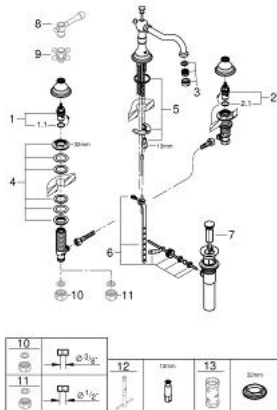

20 134 000 **BRIDGEFORD THREE-HOLE BASIN MIXER 1/2"**

**PRODUCT DESCRIPTION**

- Colour: chrome
- GROHE LongLife finish
- mousseur
- side valves
- ceramic headparts 1/2", 90°
- pop-up waste set 1 1/4"
- pressure-proof flexible connection hoses between spout and side valves
- without handles

## 20 134 000 BRIDGEFORD THREE-HOLE BASIN MIXER 1/2"

### SPARE PARTS, 3月 2016 – now

- 1: Ceramic headpart 1/2" (Spare part-nr. 45882000)
  - 2: Ceramic headpart 1/2" (Spare part-nr. 45883000)
  - 3: Mousseur (Spare part-nr. 48159000)
  - 4: Counter screws M28 x 1.5 (Spare part-nr. 45025000)
  - 5: Shank mounting kit (Spare part-nr. 46249000)
  - 6: Ball rod (Spare part-nr. 48332000)
  - 7: Plug (Spare part-nr. 48331000)
  - 8: Lever handle (Spare part-nr. 18173000)\*
  - 9: Cross handle (Spare part-nr. 18733000)\*
  - 10: Coupling nut 1/2" (Spare part-nr. 1290100M)\*
  - 11: Coupling nut 1/2" x 14.5 mm (Spare part-nr. 1290200M)\*
  - 12: Mounting wrench (Spare part-nr. 19017000)\*
  - 13: Socket spanner (Spare part-nr. 19332000)\*
- \* Optional accessories