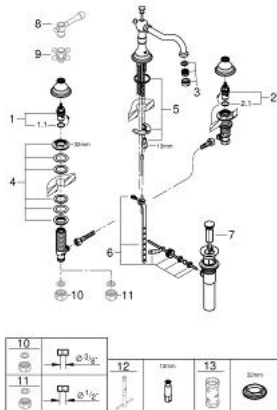

## 20 134 EN0 BRIDGEFORD THREE-HOLE BASIN MIXER 1/2"

### PRODUCT DESCRIPTION

- Colour: brushed nickel
- GROHE LongLife finish
- mousseur
- side valves
- ceramic headparts 1/2", 90°
- pop-up waste set 1 1/4"
- pressure-proof flexible connection hoses between spout and side valves
- without handles

### SPARE PARTS, 3月 2016 – now

- 1: Ceramic headpart 1/2" (Spare part-nr. 45882000)
  - 2: Ceramic headpart 1/2" (Spare part-nr. 45883000)
  - 3: Mousseur (Spare part-nr. 48159EN0)
  - 4: Counter screws M28 x 1.5 (Spare part-nr. 45025000)
  - 5: Shank mounting kit (Spare part-nr. 46249000)
  - 6: Ball rod (Spare part-nr. 48332000)
  - 8: Lever handle (Spare part-nr. 18173EN0)\*
  - 9: Cross handle (Spare part-nr. 18733EN0)\*
  - 10: Coupling nut 1/2" (Spare part-nr. 1290100M)\*
  - 11: Coupling nut 1/2" x 14.5 mm (Spare part-nr. 1290200M)\*
  - 12: Mounting wrench (Spare part-nr. 19017000)\*
  - 13: Socket spanner (Spare part-nr. 19332000)\*
- \* Optional accessories