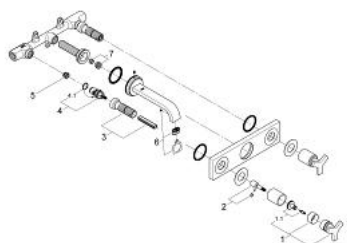

## 20 144 000 ALLURE 3-HOLE BASIN MIXER

### PRODUCT DESCRIPTION

- Colour: chrome
- wall mounted
- with plate
- valves hot/cold with headparts 1/2" - 180°
- spout with mousseur
- GROHE LongLife finish
- projection 172 mm
- centre distance 200 mm
- flow limiter 8 l/min.
- including concealed body

### SPARE PARTS, August 2009 – now

- 1: Handle (Spare part-nr. 46611000)
- 1.1: Replacement handle connection kit (Spare part-nr. 45605000)
- 2: Extension (Spare part-nr. 45607000)
- 3: Extension 20-80 (Spare part-nr. 45202000)
- 4: Ceramic headpart, 1/2" (Spare part-nr. 45346000)
- 4.1: O-ring  $\varnothing 18.2 \times \varnothing 1.7$  (Spare part-nr. 0392400M)
- 5: Seat (Spare part-nr. 45023000)
- 6: Mousseur (Spare part-nr. 13220000)
- 7: Flow restrictor (Spare part-nr. 46324000)