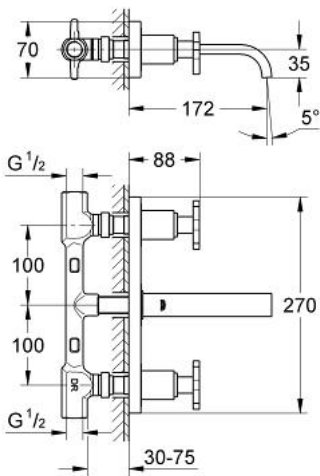

## 20 144 000 ALLURE 3-HOLE BASIN MIXER

### PRODUCT DESCRIPTION

- Colour: chrome
- wall mounted
- with plate
- valves hot/cold with headparts 1/2" - 180°
- spout with mousseur
- GROHE LongLife finish
- projection 172 mm
- centre distance 200 mm
- flow limiter 8 l/min.
- including concealed body

### SPARE PARTS, August 2009 – now

- 1: Handle (Spare part-nr. 46611000)
- 1.1: Replacement handle connection kit (Spare part-nr. 45605000)
- 2: Extension (Spare part-nr. 45607000)
- 3: Extension 20-80 (Spare part-nr. 45202000)
- 4: Ceramic headpart, 1/2" (Spare part-nr. 45346000)
- 4.1: O-ring  $\varnothing 18.2 \times \varnothing 1.7$  (Spare part-nr. 0392400M)
- 5: Seat (Spare part-nr. 45023000)
- 6: Mousseur (Spare part-nr. 13220000)
- 7: Flow restrictor (Spare part-nr. 46324000)