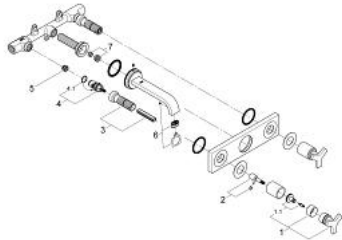

20 144 000 ALLURE THREE-HOLE BASIN MIXER 1/2"

PRODUCT DESCRIPTION

- Colour: chrome
- wall mounted
- with metal plate
- valves hot/cold with headparts 1/2" - 180°
- spout with mousseur
- GROHE LongLife finish
- projection 172 mm
- center distance 200 mm
- flow limiter 8 l/min.
- including concealed body

20 144 000 **ALLURE THREE-HOLE BASIN MIXER 1/2"**

SPARE PARTS, 8月 2009 – now

- 1: Handle (Spare part-nr. 46611000)
- 1.1: Replacement handle connection kit (Spare part-nr. 45605000)
- 2: Extension for spindle (Spare part-nr. 45607000)
- 3: Extension set, 80 mm (Spare part-nr. 45202000)
- 4: Ceramic headpart 1/2" (Spare part-nr. 45346000)
- 4.1: O-ring $\varnothing 18.2 \times \varnothing 1.7$ (Spare part-nr. 0392400M)
- 5: Seat (Spare part-nr. 45023000)
- 6: Mousseur (Spare part-nr. 13220000)
- 7: Flow limiter (Spare part-nr. 46324000)