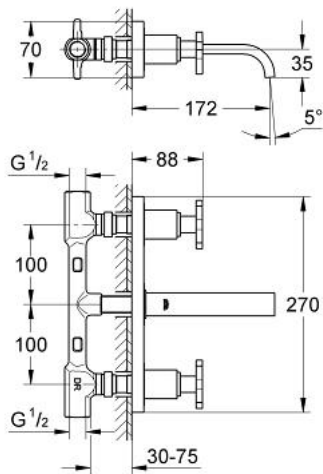

20 144 000 ALLURE THREE-HOLE BASIN MIXER 1/2"

PRODUCT DESCRIPTION

- Colour: chrome
- wall mounted
- with metal plate
- valves hot/cold with headparts 1/2" - 180°
- spout with mousseur
- GROHE LongLife finish
- projection 172 mm
- center distance 200 mm
- flow limiter 8 l/min.
- including concealed body

20 144 000 **ALLURE THREE-HOLE BASIN MIXER 1/2"**

SPARE PARTS, 8月 2009 – now

- 1: Handle (Spare part-nr. 46611000)
- 1.1: Replacement handle connection kit (Spare part-nr. 45605000)
- 2: Extension for spindle (Spare part-nr. 45607000)
- 3: Extension set, 80 mm (Spare part-nr. 45202000)
- 4: Ceramic headpart 1/2" (Spare part-nr. 45346000)
- 4.1: O-ring $\varnothing 18.2 \times \varnothing 1.7$ (Spare part-nr. 0392400M)
- 5: Seat (Spare part-nr. 45023000)
- 6: Mousseur (Spare part-nr. 13220000)
- 7: Flow limiter (Spare part-nr. 46324000)