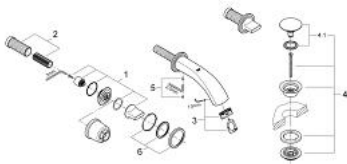

## 20 152 000 GROHE ONDUS 3-HOLE BASIN MIXER S-SIZE

### PRODUCT DESCRIPTION

- Colour: chrome
- wall mounted
- trim set for use with rough-in set 29 025 000
- without concealed body
- ceramic headparts 1/2", 90°
- mousseur
- Push-open waste set 1 1/4"
- projection 170 mm
- centre distance 200 mm
- flow limiter 6 l/min
- click escutcheon
- only for use with concealed body

20 152 000 **GROHE ONDUS 3-HOLE BASIN MIXER**  
**S-SIZE**

**SPARE PARTS**, July 2010 – now

- 1: Handle (Spare part-nr. 45985000)
- 2: Extension (Spare part-nr. 45988000)
- 3: Mousseur (Spare part-nr. 48055000)
- 4: Pop-up waste set (Spare part-nr. 65807000)
- 4.1: Nipple (Spare part-nr. 45986000)
- 5: Fixing set (Spare part-nr. 48003000)
- 6: Escutcheon (Spare part-nr. 45999000)