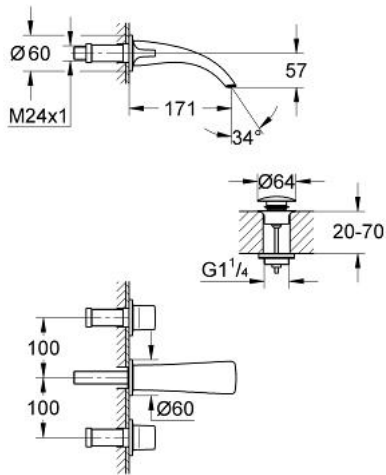

## 20 152 000 GROHE ONDUS 3-HOLE BASIN MIXER S-SIZE

### PRODUCT DESCRIPTION

- Colour: chrome
- wall mounted
- trim set for use with rough-in set 29 025 000
- without concealed body
- ceramic headparts 1/2", 90°
- mousseur
- Push-open waste set 1 1/4"
- projection 170 mm
- centre distance 200 mm
- flow limiter 6 l/min
- click escutcheon
- only for use with concealed body

20 152 000 **GROHE ONDUS 3-HOLE BASIN MIXER**  
**S-SIZE**

**SPARE PARTS**, July 2010 – now

- 1: Handle (Spare part-nr. 45985000)
- 2: Extension (Spare part-nr. 45988000)
- 3: Mousseur (Spare part-nr. 48055000)
- 4: Pop-up waste set (Spare part-nr. 65807000)
- 4.1: Nipple (Spare part-nr. 45986000)
- 5: Fixing set (Spare part-nr. 48003000)
- 6: Escutcheon (Spare part-nr. 45999000)