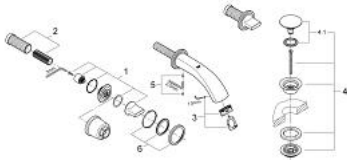

20 152 000 GROHE ONDUS THREE-HOLE BASIN MIXER S-SIZE

PRODUCT DESCRIPTION

- Colour: chrome
- wall mounted
- trim set for use with rough-in set 29 025 000
- without concealed body
- ceramic headparts 1/2", 90°
- mousseur
- push-open waste set 1 1/4"
- projection 171 mm
- center distance 200 mm
- flow limiter 6 l/min
- click escutcheon
- only for use with concealed body

20 152 000 **GROHE ONDUS THREE-HOLE BASIN MIXER**
S-SIZE

SPARE PARTS, 7月 2010 – now

- 1: Handle (Spare part-nr. 45985000)
- 2: Extension for spindle (Spare part-nr. 45988000)
- 3: Mousseur (Spare part-nr. 48055000)
- 4: Waste set with push-open plug (Spare part-nr. 65807000)
- 4.1: Nipple (Spare part-nr. 45986000)
- 5: Fixing set (Spare part-nr. 48003000)
- 6: Escutcheon (Spare part-nr. 45999000)