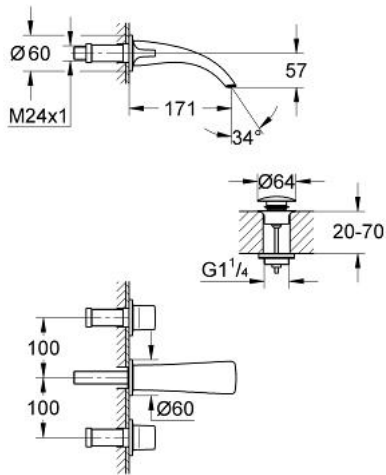

20 152 000 GROHE ONDUS THREE-HOLE BASIN MIXER S-SIZE

PRODUCT DESCRIPTION

- Colour: chrome
- wall mounted
- trim set for use with rough-in set 29 025 000
- without concealed body
- ceramic headparts 1/2", 90°
- mousseur
- push-open waste set 1 1/4"
- projection 171 mm
- center distance 200 mm
- flow limiter 6 l/min
- click escutcheon
- only for use with concealed body

20 152 000 **GROHE ONDUS THREE-HOLE BASIN MIXER**
S-SIZE

SPARE PARTS, 7月 2010 – now

- 1: Handle (Spare part-nr. 45985000)
- 2: Extension for spindle (Spare part-nr. 45988000)
- 3: Mousseur (Spare part-nr. 48055000)
- 4: Waste set with push-open plug (Spare part-nr. 65807000)
- 4.1: Nipple (Spare part-nr. 45986000)
- 5: Fixing set (Spare part-nr. 48003000)
- 6: Escutcheon (Spare part-nr. 45999000)