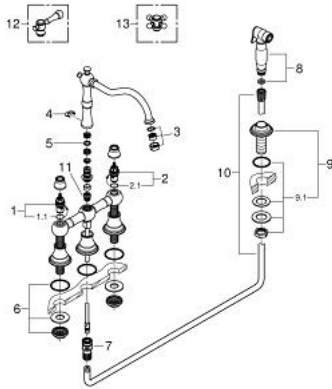

20 158 000 **BRIDGEFORD TWO HANDLE SINK MIXER WITH SIDE SPRAY**

PRODUCT DESCRIPTION

- Colour: chrome
- four-hole installation
- GROHE LongLife finish
- brass body spray
- handles sold seperately
- Note: Only handles 18 173/18 733 will fit
- less handles – order handles (18 244 / 18 733)(sold separately)

20 158 000 BRIDGEFORD TWO HANDLE SINK MIXER WITH SIDE SPRAY

SPARE PARTS, April 2014 – now

- 1: Ceramic headpart, 1/2" (Spare part-nr. 45882000)
 - 1.1: O-ring $\varnothing 18.2 \times \varnothing 1.7$ (Spare part-nr. 0392400M)
 - 2: Ceramic headpart, 1/2" (Spare part-nr. 45883000)
 - 2.1: O-ring $\varnothing 18.2 \times \varnothing 1.7$ (Spare part-nr. 0392400M)
 - 3: Flow straightener (Spare part-nr. 13955000)
 - 4: Safety ring (Spare part-nr. 0806500M)
 - 5: Sealing washer (Spare part-nr. 0128500M)
 - 6: Shank mounting kit (Spare part-nr. 45004000)
 - 7: Snap coupling (Spare part-nr. 46315000)
 - 8: Pull-Out spray (Spare part-nr. 11136000)
 - 9: Spray holder (Spare part-nr. 45819000)
 - 9.1: Shank mounting kit (Spare part-nr. 07660000)
 - 10: Shower hose (Spare part-nr. 11153000)
 - 11: Cone (Spare part-nr. 07970000)
 - 12: Lever Handle (Spare part-nr. 18244000)*
 - 13: Sinfonia cross handles (Spare part-nr. 18733000)*
- * Optional accessories