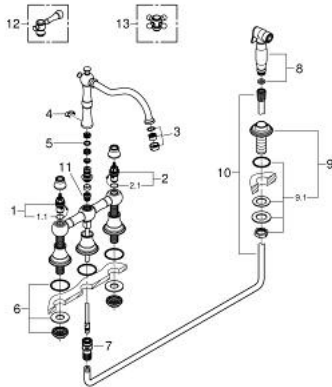

20 158 000 **BRIDGEFORD TWO HANDLE SINK MIXER WITH SIDE SPRAY**

PRODUCT DESCRIPTION

- Colour: chrome
- four-hole installation
- GROHE LongLife finish
- brass body spray
- handles sold separately
- Note: Only handles 18 173/18 733 will fit
- less handles – order handles (18 244 / 18 733)(sold separately)

20 158 000 BRIDGEFORD TWO HANDLE SINK MIXER WITH SIDE SPRAY

SPARE PARTS, 4月 2014 – now

- 1: Ceramic headpart 1/2" (Spare part-nr. 45882000)
- 1.1: O-ring \varnothing 18.2 x \varnothing 1.7 (Spare part-nr. 0392400M)
- 2: Ceramic headpart 1/2" (Spare part-nr. 45883000)
- 2.1: O-ring \varnothing 18.2 x \varnothing 1.7 (Spare part-nr. 0392400M)
- 3: Laminar flow straightener (Spare part-nr. 13955000)
- 4: Safety ring (Spare part-nr. 0806500M)
- 5: Sealing washer (Spare part-nr. 0128500M)
- 6: Shank mounting kit (Spare part-nr. 45004000)
- 7: Quick coupling (Spare part-nr. 46315000)
- 8: Pull-Out spray (Spare part-nr. 11136000)
- 9: Spray holder (Spare part-nr. 45819000)
- 9.1: Shank mounting kit (Spare part-nr. 07660000)
- 10: Shower hose (Spare part-nr. 11153000)
- 11: Cone (Spare part-nr. 07970000)
- 12: Lever handle (Spare part-nr. 18244000)*
- 13: Cross handle (Spare part-nr. 18733000)*