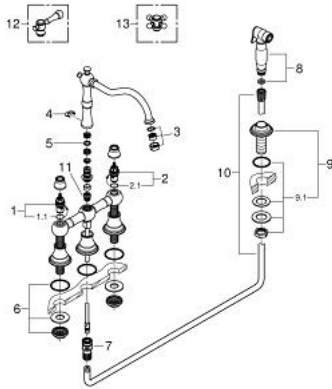

20 158 ZB0 BRIDGEFORD TWO HANDLE SINK MIXER WITH SIDE SPRAY

PRODUCT DESCRIPTION

- Colour: antique bronze
- four-hole installation
- GROHE LongLife finish
- brass body spray
- handles sold seperately
- Note: Only handles 18 173/18 733 will fit
- less handles – order handles (18 244 / 18 733)(sold separately)

20 158 ZB0 BRIDGEFORD TWO HANDLE SINK MIXER WITH SIDE SPRAY

SPARE PARTS, April 2014 – now

- 1: Ceramic headpart, 1/2" (Spare part-nr. 45882000)
 - 1.1: O-ring $\varnothing 18.2 \times \varnothing 1.7$ (Spare part-nr. 0392400M)
 - 2: Ceramic headpart, 1/2" (Spare part-nr. 45883000)
 - 2.1: O-ring $\varnothing 18.2 \times \varnothing 1.7$ (Spare part-nr. 0392400M)
 - 3: Flow straightener (Spare part-nr. 13955ZB0)
 - 4: Safety ring (Spare part-nr. 0806500M)
 - 5: Sealing washer (Spare part-nr. 0128500M)
 - 6: Shank mounting kit (Spare part-nr. 45004000)
 - 7: Snap coupling (Spare part-nr. 46315000)
 - 8: Pull-Out spray (Spare part-nr. 11136ZB0)
 - 9: Spray holder (Spare part-nr. 45819000)
 - 9.1: Shank mounting kit (Spare part-nr. 07660000)
 - 10: Shower hose (Spare part-nr. 11153000)
 - 11: Cone (Spare part-nr. 07970000)
 - 12: Lever Handle (Spare part-nr. 18244ZB0)*
 - 13: Sinfonia cross handles (Spare part-nr. 18733ZB0)*
- * Optional accessories