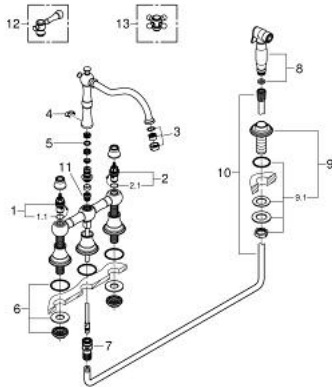

## 20 158 ZB0 BRIDGEFORD TWO HANDLE SINK MIXER WITH SIDE SPRAY

### PRODUCT DESCRIPTION

- Colour: antique bronze
- four-hole installation
- GROHE LongLife finish
- brass body spray
- handles sold separately
- Note: Only handles 18 173/18 733 will fit
- less handles – order handles (18 244 / 18 733)(sold separately)

### SPARE PARTS, 4月 2014 – now

- 1: Ceramic headpart 1/2" (Spare part-nr. 45882000)
- 1.1: O-ring  $\varnothing$  18.2 x  $\varnothing$  1.7 (Spare part-nr. 0392400M)
- 2: Ceramic headpart 1/2" (Spare part-nr. 45883000)
- 2.1: O-ring  $\varnothing$  18.2 x  $\varnothing$  1.7 (Spare part-nr. 0392400M)
- 3: Laminar flow straightener (Spare part-nr. 13955ZB0)
- 4: Safety ring (Spare part-nr. 0806500M)
- 5: Sealing washer (Spare part-nr. 0128500M)
- 6: Shank mounting kit (Spare part-nr. 45004000)
- 7: Quick coupling (Spare part-nr. 46315000)
- 8: Pull-Out spray (Spare part-nr. 11136ZB0)
- 9: Spray holder (Spare part-nr. 45819000)
- 9.1: Shank mounting kit (Spare part-nr. 07660000)
- 10: Shower hose (Spare part-nr. 11153000)
- 11: Cone (Spare part-nr. 07970000)
- 12: Lever handle (Spare part-nr. 18244ZB0)\*
- 13: Cross handle (Spare part-nr. 18733ZB0)\*